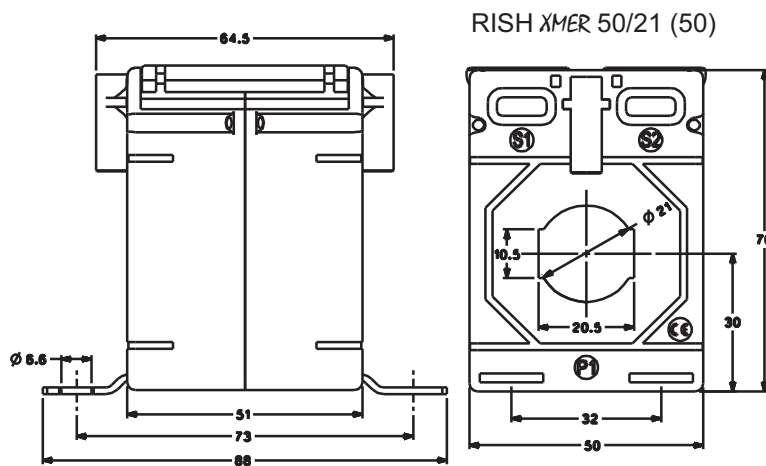

ALL DIMENSIONS ARE IN MM

RISH XMER 50/14 [50], 50/21 [50] and 50/30 [50] SERIES

Primary Current	RISH XMER 50/14 (50)	
	Accuracy	
	0.5	1.0
30A	-	1VA
40A	-	1VA
50A	1.5VA	1.5VA
60A	1.5VA	1.5VA
75A	2.5VA	5VA
80A	2.5VA	5VA
100A	3.75VA	5VA
120A	3.75VA	5VA
125A	3.75VA	5VA
150A	5VA	7.5VA
200A	7.5VA	10VA
250A	10VA	12.5VA
300A	10VA	12.5VA