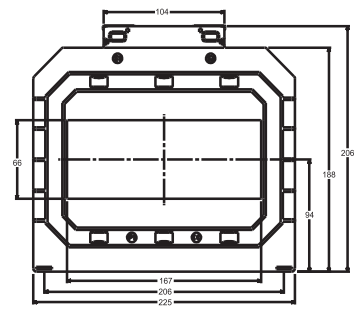

RISH XMER 225/167