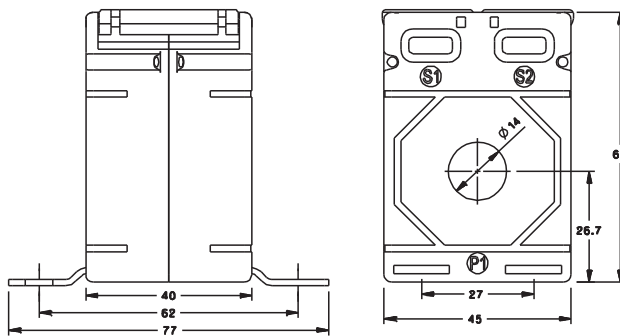

Primary Current	RISH XMER 45/14 (40)	
	Accuracy	
	0.5	1.0
30A	-	1VA
40A	-	1VA
50A	-	1.5VA
60A	-	1.5VA
75A	-	2.5VA
80A	1VA	2.5VA
100A	1.5VA	3.75VA
120A	1.5VA	3.75VA
125A	2.5VA	3.75VA
150A	2.5VA	5VA
200A	3.75VA	7.5VA
250A	5VA	7.5VA
300A	5VA	10VA