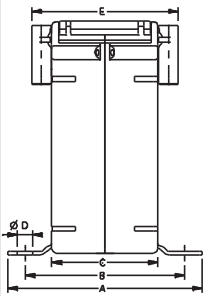

RISH XMER SERIES CURRENT TRANSFORMER RANGES

RISH XMER TYPE	DIMENSIONS				
	A	B	C	D	E
RISH XMER 45-14	77	62	40	6.6	--
RISH XMER 45-21	77	62	40	6.6	--
RISH XMER 62-R	77	62	40	6.6	57
RISH XMER 62-20	77	62	40	6.6	57
RISH XMER 62-30	77	62	40	6.6	57
RISH XMER 62-40	77	62	40	6.6	57
RISH XMER 62-50	88	71	51	6.6	68
RISH XMER 74-20	82	67	45	6.6	62
RISH XMER 74-30	82	67	45	6.6	62
RISH XMER 74-40	82	67	45	6.6	62
RISH XMER 74-50	82	67	45	6.6	62
RISH XMER 86-40	82	67	45	6.6	62
RISH XMER 86-50	82	67	45	6.6	62
RISH XMER 86-60	82	67	45	6.6	62
RISH XMER 104-60	82	67	45	6.6	62
RISH XMER 104-80	82	67	45	6.6	62
RISH XMER 140-80	82	67	45	6.6	62
RISH XMER 140-100h	82	67	45	6.6	62
RISH XMER 140-100v	82	67	45	6.6	62
RISH XMER 140/130V (45)	82	67	45	6.6	65

ALL DIMENSIONS ARE IN MM