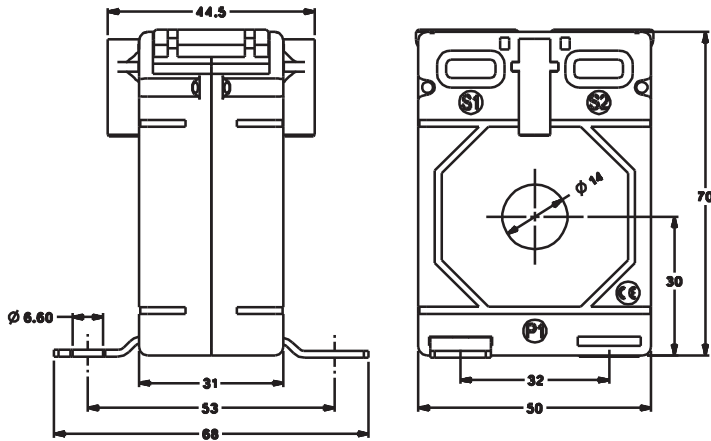

ALL DIMENSIONS ARE IN MM

RISH XMER 50/14 [30], 50/21 [30] and 50/30 [30] SERIES

RISH XMER 50/14 (30)

Primary Current	RISH XMER 50/14 (30)	
	Accuracy	
	0.5	1.0
40A	-	1VA
50A	-	1.5VA
60A	-	1.5VA
75A	-	1.5VA
80A	-	1.5VA
100A	2.5VA	3.75VA
120A	2.5VA	3.75VA
125A	2.5VA	3.75VA
150A	3.75VA	5VA
200A	3.75VA	5VA
250A	5VA	7.5VA
300A	7.5VA	7.5VA