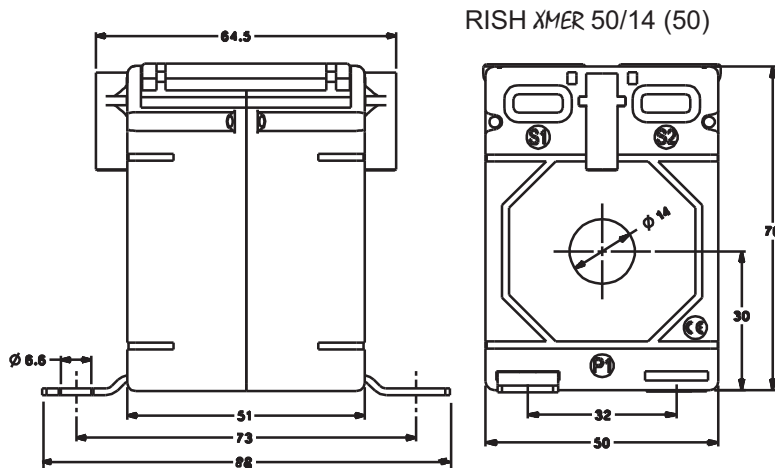

RISH XMER 50/14 [50], 50/21 [50] and 50/30 [50] SERIES

Primary Current	RISH XMER 50/14 (50)	
	Accuracy	
	0.5	1.0
30A	-	1VA
40A	-	1VA
50A	1.5VA	1.5VA
60A	1.5VA	1.5VA
75A	2.5VA	5VA
80A	2.5VA	5VA
100A	3.75VA	5VA
120A	3.75VA	5VA
125A	3.75VA	5VA
150A	5VA	7.5VA
200A	7.5VA	10VA
250A	10VA	12.5VA
300A	10VA	12.5VA