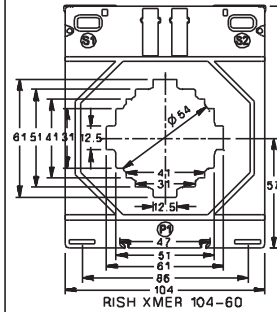

RISH XMER SERIES CURRENT TRANSFORMER RANGES

RISH XMER TYPE	DIMENSIONS				
	A	B	C	D	E
RISH XMER 45-14	77	62	40	6.6	--
RISH XMER 45-21	77	62	40	6.6	--
RISH XMER 62-R	77	62	40	6.6	57
RISH XMER 62-20	77	62	40	6.6	57
RISH XMER 62-30	77	62	40	6.6	57
RISH XMER 62-40	77	62	40	6.6	57
RISH XMER 62-50	88	71	51	6.6	68
RISH XMER 74-20	82	67	45	6.6	62
RISH XMER 74-30	82	67	45	6.6	62
RISH XMER 74-40	82	67	45	6.6	62
RISH XMER 74-50	82	67	45	6.6	62
RISH XMER 86-40	82	67	45	6.6	62
RISH XMER 86-50	82	67	45	6.6	62
RISH XMER 86-60	82	67	45	6.6	62
RISH XMER 104-60	82	67	45	6.6	62
RISH XMER 104-80	82	67	45	6.6	62
RISH XMER 140-80	82	67	45	6.6	62
RISH XMER 140-100h	82	67	45	6.6	62
RISH XMER 140-100v	82	67	45	6.6	62
RISH XMER 140/130V (45)	82	67	45	6.6	65

ALL DIMENSIONS ARE IN MM