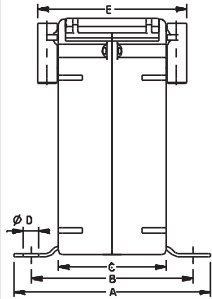

RISH XMER SERIES CURRENT TRANSFORMER RANGES

RISH XMER TYPE	DIMENSIONS				
	A	B	C	D	E
RISH XMER 45-14	77	62	40	6.6	--
RISH XMER 45-21	77	62	40	6.6	--
RISH XMER 62-R	77	62	40	6.6	57
RISH XMER 62-20	77	62	40	6.6	57
RISH XMER 62-30	77	62	40	6.6	57
RISH XMER 62-40	77	62	40	6.6	57
RISH XMER 62-50	88	71	51	6.6	68
RISH XMER 74-20	82	67	45	6.6	62
RISH XMER 74-30	82	67	45	6.6	62
RISH XMER 74-40	82	67	45	6.6	62
RISH XMER 74-50	82	67	45	6.6	62
RISH XMER 86-40	82	67	45	6.6	62
RISH XMER 86-50	82	67	45	6.6	62
RISH XMER 86-60	82	67	45	6.6	62
RISH XMER 104-60	82	67	45	6.6	62
RISH XMER 104-80	82	67	45	6.6	62
RISH XMER 140-80	82	67	45	6.6	62
RISH XMER 140-100h	82	67	45	6.6	62
RISH XMER 140-100v	82	67	45	6.6	62
RISH XMER 140/130V (45)	82	67	45	6.6	65

ALL DIMENSIONS ARE IN MM