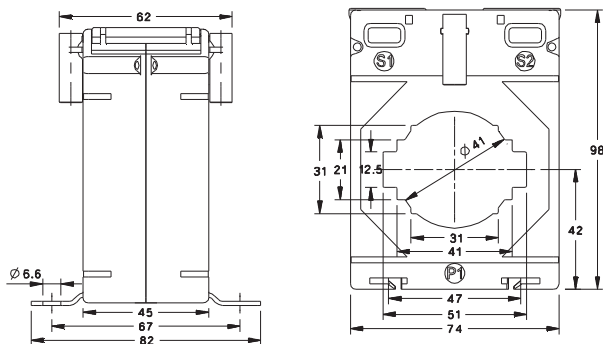

RISH XMER 74-50

Primary Current	RISH XMER 74/50 (45)			
	Accuracy			
	0.2S	0.2	0.5	1.0
100A	-	-	-	1.5VA
120A	-	-	-	1.5VA
125A	-	-	-	1.5VA
150A	-	-	-	2.5VA
200A	-	-	1.5VA	3.75VA
250A	1.5VA	1.5VA	2.5VA	5VA
300A	1.5VA	1.5VA	5VA	7.5VA
400A	2.5VA	2.5VA	5VA	7.5VA
500A	5VA	5VA	7.5VA	10VA
600A	5VA	7.5VA	10VA	12.5VA
750A	5VA	10VA	12.5VA	15VA
800A	5VA	10VA	12.5VA	15VA
1000A	5VA	10VA	12.5VA	15VA

ALL DIMENSIONS ARE IN MM