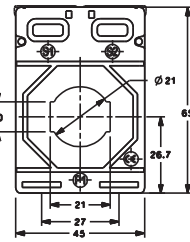

ALL DIMENSIONS ARE IN MM

RISH XMER SERIES CURRENT TRANSFORMER RANGES

RISH XMER TYPE	DIMENSIONS				
	A	B	C	D	E
RISH XMER 45-14	77	62	40	6.6	--
RISH XMER 45-21	77	62	40	6.6	--
RISH XMER 62-R	77	62	40	6.6	57
RISH XMER 62-20	77	62	40	6.6	57
RISH XMER 62-30	77	62	40	6.6	57
RISH XMER 62-40	77	62	40	6.6	57
RISH XMER 62-50	88	71	51	6.6	68
RISH XMER 74-20	82	67	45	6.6	62
RISH XMER 74-30	82	67	45	6.6	62
RISH XMER 74-40	82	67	45	6.6	62
RISH XMER 74-50	82	67	45	6.6	62
RISH XMER 86-40	82	67	45	6.6	62
RISH XMER 86-50	82	67	45	6.6	62
RISH XMER 86-60	82	67	45	6.6	62
RISH XMER 104-60	82	67	45	6.6	62
RISH XMER 104-80	82	67	45	6.6	62
RISH XMER 140-80	82	67	45	6.6	62
RISH XMER 140-100h	82	67	45	6.6	62
RISH XMER 140-100v	82	67	45	6.6	62
RISH XMER 140/130V (45)	82	67	45	6.6	65