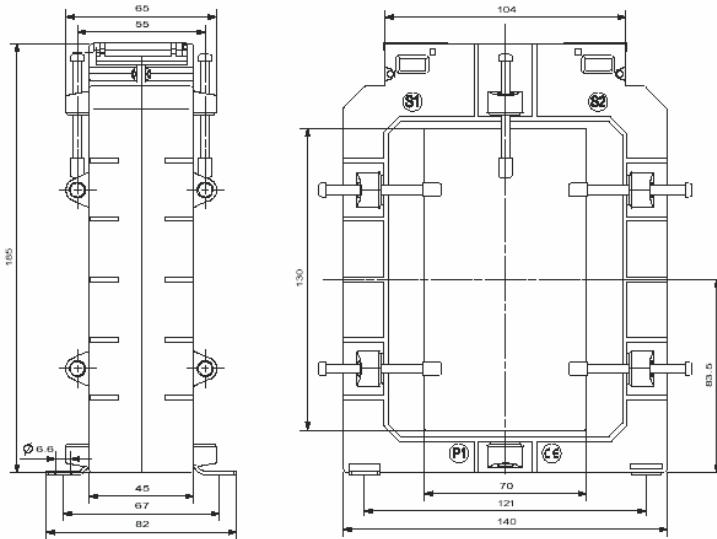

RISH XMER 140/130V (45) SERIES

Primary Current	RISH XMER 140/130V (45)		
	Accuracy		
	0.2	0.5	1.0
400A	-	3.75VA	5VA
500A	-	3.75VA	5VA
600A	-	3.75VA	5VA
750A	-	5VA	7.5VA
800A	-	5VA	7.5VA
1000A	5VA	10VA	10VA
1200A	7.5VA	10VA	15VA
1250A	7.5VA	10VA	15VA
1500A	10VA	15VA	15VA
1600A	10VA	15VA	15VA
2000A	15VA	20VA	20VA
2500A	15VA	20VA	20VA
3000A	15VA	20VA	20VA
3200A	15VA	20VA	20VA
4000A	15VA	20VA	20VA
5000A	15VA	20VA	20VA

RISH XMER 225 SERIES

RISH XMER 225/125