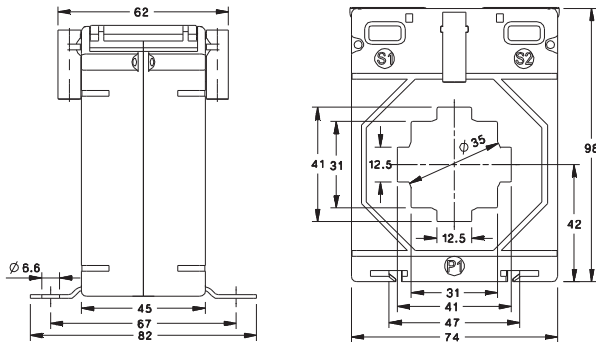

RISH XMER 74-40

Primary Current	RISH XMER 74/40 (45)			
	Accuracy			
	0.2S	0.2	0.5	1.0
40A	-	-	-	1VA
50A	-	-	-	1VA
60A	-	-	-	1VA
75A	-	-	-	1.5VA
80A	-	-	-	1.5VA
100A	-	-	1.5VA	2.5VA
120A	-	-	1.5VA	2.5VA
125A	-	-	1.5VA	2.5VA
150A	-	-	2.5VA	3.75VA
200A	2.5VA	2.5VA	3.75VA	5VA
250A	2.5VA	2.5VA	5VA	7.5VA
300A	2.5VA	2.5VA	5VA	7.5VA
400A	5VA	5VA	7.5VA	12.5VA
500A	5VA	7.5VA	10VA	15VA
600A	5VA	10VA	15VA	20VA
750A	5VA	10VA	15VA	20VA
800A	7.5VA	15VA	15VA	20VA
1000A	10VA	15VA	15VA	20VA