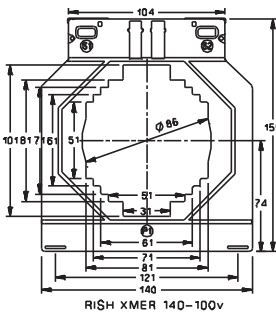

RISH XMER SERIES CURRENT TRANSFORMER RANGES

RISH XMER TYPE	DIMENSIONS				
	A	B	C	D	E
RISH XMER 45-14	77	62	40	6.6	--
RISH XMER 45-21	77	62	40	6.6	--
RISH XMER 62-R	77	62	40	6.6	57
RISH XMER 62-20	77	62	40	6.6	57
RISH XMER 62-30	77	62	40	6.6	57
RISH XMER 62-40	77	62	40	6.6	57
RISH XMER 62-50	88	71	51	6.6	68
RISH XMER 74-20	82	67	45	6.6	62
RISH XMER 74-30	82	67	45	6.6	62
RISH XMER 74-40	82	67	45	6.6	62
RISH XMER 74-50	82	67	45	6.6	62
RISH XMER 86-40	82	67	45	6.6	62
RISH XMER 86-50	82	67	45	6.6	62
RISH XMER 86-60	82	67	45	6.6	62
RISH XMER 104-60	82	67	45	6.6	62
RISH XMER 104-80	82	67	45	6.6	62
RISH XMER 140-80	82	67	45	6.6	62
RISH XMER 140-100h	82	67	45	6.6	62
RISH XMER 140-100v	82	67	45	6.6	62
RISH XMER 140/130V (45)	82	67	45	6.6	65

ALL DIMENSIONS ARE IN MM