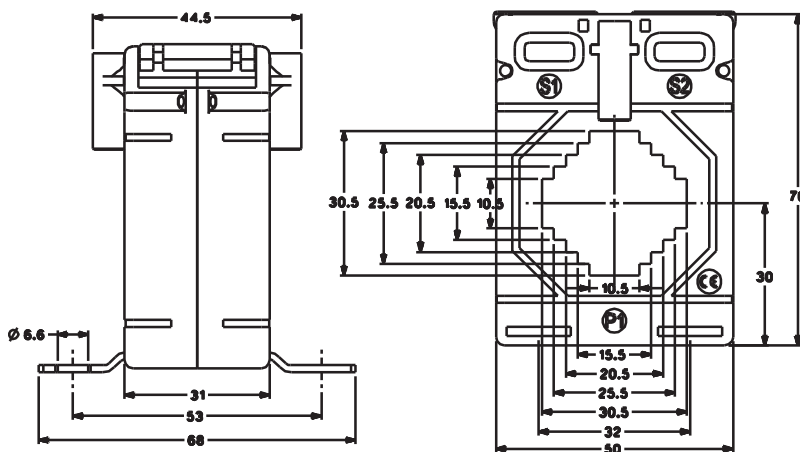

RISH XMER 50/30 (30)

Primary Current	RISH XMER 50/30 (30)	
	Accuracy	
	0.5	1.0
75A	-	1VA
80A	-	1.5VA
100A	1VA	2.5VA
120A	1VA	2.5VA
125A	1VA	2.5VA
150A	2.5VA	3.75VA
200A	2.5VA	5VA
250A	5VA	5VA
300A	5VA	5VA
400A	5VA	6.25VA
500A	5VA	6.25VA
600A	5VA	7.5VA

ALL DIMENSIONS ARE IN MM