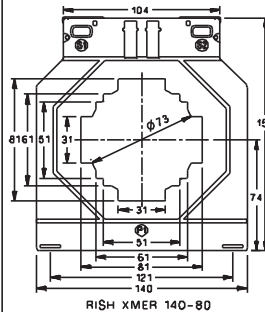

RISH XMER SERIES CURRENT TRANSFORMER RANGES

RISH XMER TYPE	DIMENSIONS				
	A	B	C	D	E
RISH XMER 45-14	77	62	40	6.6	--
RISH XMER 45-21	77	62	40	6.6	--
RISH XMER 62-R	77	62	40	6.6	57
RISH XMER 62-20	77	62	40	6.6	57
RISH XMER 62-30	77	62	40	6.6	57
RISH XMER 62-40	77	62	40	6.6	57
RISH XMER 62-50	88	71	51	6.6	68
RISH XMER 74-20	82	67	45	6.6	62
RISH XMER 74-30	82	67	45	6.6	62
RISH XMER 74-40	82	67	45	6.6	62
RISH XMER 74-50	82	67	45	6.6	62
RISH XMER 86-40	82	67	45	6.6	62
RISH XMER 86-50	82	67	45	6.6	62
RISH XMER 86-60	82	67	45	6.6	62
RISH XMER 104-60	82	67	45	6.6	62
RISH XMER 104-80	82	67	45	6.6	62
RISH XMER 140-80	82	67	45	6.6	62
RISH XMER 140-100h	82	67	45	6.6	62
RISH XMER 140-100v	82	67	45	6.6	62
RISH XMER 140/130V (45)	82	67	45	6.6	65

ALL DIMENSIONS ARE IN MM