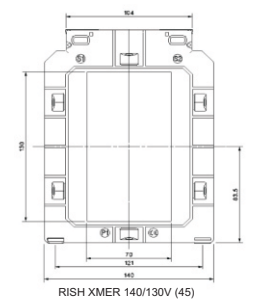

RISH XMER SERIES CURRENT TRANSFORMER RANGES

RISH XMER TYPE	DIMENSIONS				
	A	B	C	D	E
RISH XMER 45-14	77	62	40	6.6	--
RISH XMER 45-21	77	62	40	6.6	--
RISH XMER 62-R	77	62	40	6.6	57
RISH XMER 62-20	77	62	40	6.6	57
RISH XMER 62-30	77	62	40	6.6	57
RISH XMER 62-40	77	62	40	6.6	57
RISH XMER 62-50	88	71	51	6.6	68
RISH XMER 74-20	82	67	45	6.6	62
RISH XMER 74-30	82	67	45	6.6	62
RISH XMER 74-40	82	67	45	6.6	62
RISH XMER 74-50	82	67	45	6.6	62
RISH XMER 86-40	82	67	45	6.6	62
RISH XMER 86-50	82	67	45	6.6	62
RISH XMER 86-60	82	67	45	6.6	62
RISH XMER 104-60	82	67	45	6.6	62
RISH XMER 104-80	82	67	45	6.6	62
RISH XMER 140-80	82	67	45	6.6	62
RISH XMER 140-100h	82	67	45	6.6	62
RISH XMER 140-100v	82	67	45	6.6	62
RISH XMER 140/130V (45)	82	67	45	6.6	65

ALL DIMENSIONS ARE IN MM