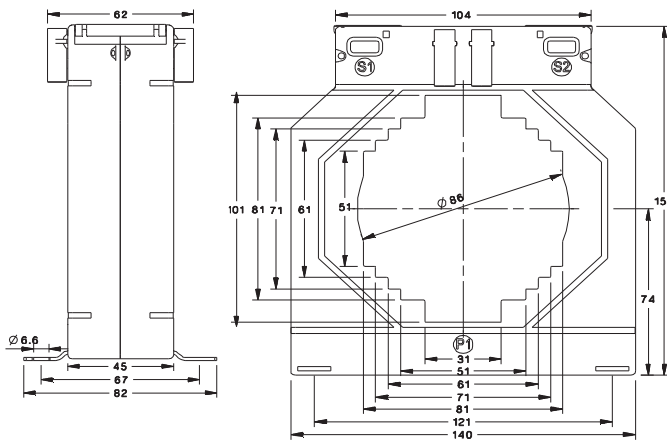

RISH XMER 140-100V

Primary Current	RISH XMER 140/100V (45)			
	Accuracy			
	0.2S	0.2	0.5	1.0
200A	-	-	1.5VA	3.75VA
250A	-	-	2.5VA	5VA
300A	-	-	3.75VA	7.5VA
400A	-	1.5VA	10VA	10VA
500A	-	2.5VA	10VA	12.5VA
600A	2.5VA	3.75VA	12.5VA	15VA
750A	5VA	5VA	15VA	20VA
800A	5VA	5VA	15VA	20VA
1000A	5VA	10VA	15VA	20VA
1200A	10VA	15VA	15VA	30VA
1250A	10VA	15VA	15VA	30VA
1500A	15VA	20VA	30VA	30VA
1600A	15VA	20VA	45VA	45VA
2000A	15VA	30VA	45VA	45VA
2500A	15VA	30VA	45VA	45VA
3000A	15VA	30VA	60VA	60VA

ALL DIMENSIONS ARE IN MM