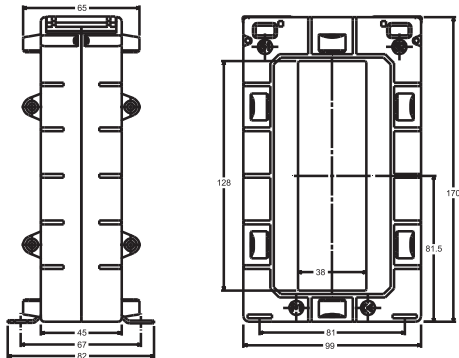

RISH XMER 100/130V SERIES

Primary Current	RISH XMER 100/130V (45)		
	Accuracy		
	0.2	0.5	1.0
400A	-	2.5VA	5VA
500A	-	2.5VA	5VA
600A	-	2.5VA	5VA
750A	-	2.5VA	5VA
800A	-	5VA	10VA
1000A	-	10VA	15VA
1200A	-	10VA	15VA
1250A	-	10VA	15VA
1500A	5VA	15VA	30VA
1600A	5VA	15VA	30VA
2000A	5VA	15VA	30VA
2500A	5VA	15VA	30VA
3200A	5VA	10VA	12.5VA