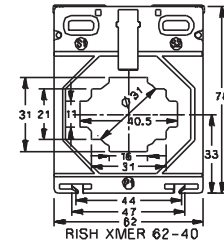

ALL DIMENSIONS ARE IN MM

RISH XMER SERIES CURRENT TRANSFORMER RANGES

RISH XMER TYPE	DIMENSIONS				
	A	B	C	D	E
RISH XMER 45-14	77	62	40	6.6	--
RISH XMER 45-21	77	62	40	6.6	--
RISH XMER 62-R	77	62	40	6.6	57
RISH XMER 62-20	77	62	40	6.6	57
RISH XMER 62-30	77	62	40	6.6	57
RISH XMER 62-40	77	62	40	6.6	57
RISH XMER 62-50	88	71	51	6.6	68
RISH XMER 74-20	82	67	45	6.6	62
RISH XMER 74-30	82	67	45	6.6	62
RISH XMER 74-40	82	67	45	6.6	62
RISH XMER 74-50	82	67	45	6.6	62
RISH XMER 86-40	82	67	45	6.6	62
RISH XMER 86-50	82	67	45	6.6	62
RISH XMER 86-60	82	67	45	6.6	62
RISH XMER 104-60	82	67	45	6.6	62
RISH XMER 104-80	82	67	45	6.6	62
RISH XMER 140-80	82	67	45	6.6	62
RISH XMER 140-100h	82	67	45	6.6	62
RISH XMER 140-100v	82	67	45	6.6	62
RISH XMER 140/130V (45)	82	67	45	6.6	65