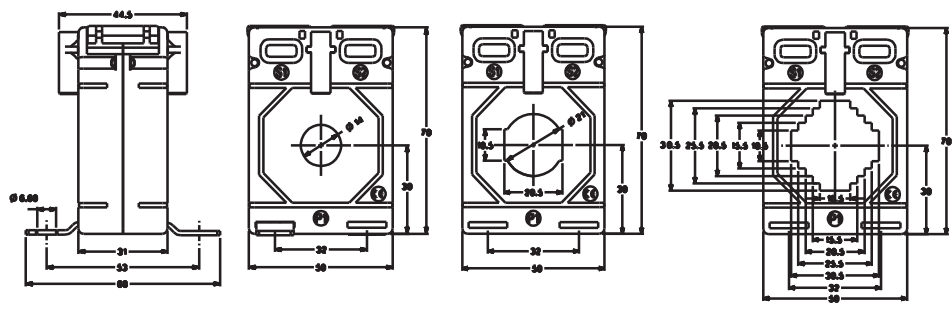

ALL DIMENSIONS ARE IN MM

RISH XMER SERIES CURRENT TRANSFORMER RANGES

RISH XMER TYPE	DIMENSIONS				
	A	B	C	D	E
RISH XMER 45-14	77	62	40	6.6	--
RISH XMER 45-21	77	62	40	6.6	--
RISH XMER 62-R	77	62	40	6.6	57
RISH XMER 62-20	77	62	40	6.6	57
RISH XMER 62-30	77	62	40	6.6	57
RISH XMER 62-40	77	62	40	6.6	57
RISH XMER 62-50	88	71	51	6.6	68
RISH XMER 74-20	82	67	45	6.6	62
RISH XMER 74-30	82	67	45	6.6	62
RISH XMER 74-40	82	67	45	6.6	62
RISH XMER 74-50	82	67	45	6.6	62
RISH XMER 86-40	82	67	45	6.6	62
RISH XMER 86-50	82	67	45	6.6	62
RISH XMER 86-60	82	67	45	6.6	62
RISH XMER 104-60	82	67	45	6.6	62
RISH XMER 104-80	82	67	45	6.6	62
RISH XMER 140-80	82	67	45	6.6	62
RISH XMER 140-100h	82	67	45	6.6	62
RISH XMER 140-100v	82	67	45	6.6	62
RISH XMER 140/130V (45)	82	67	45	6.6	65

ALL DIMENSIONS ARE IN MM

RISH CT SERIES CURRENT TRANSFORMER RANGES

RISH XMER 50/14 (30)

RISH XMER 50/21 (30)

RISH XMER 50/30 (30)

RISH XMER 50/14 (50)

RISH XMER 50/21 (50)

RISH XMER 50/30 (50)