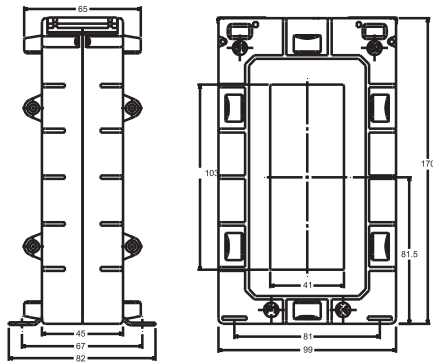

RISH XMER 100/100V SERIES

Primary Current	RISH XMER 100/100V (45)			
	Accuracy			
	0.2S	0.2	0.5	1.0
400A	-	-	2.5VA	5VA
500A	-	-	2.5VA	5VA
600A	-	-	2.5VA	5VA
750A	-	-	2.5VA	5VA
800A	-	-	5VA	10VA
1000A	-	5VA	10VA	15VA
1200A	5VA	5VA	10VA	15VA
1250A	5VA	5VA	10VA	15VA
1500A	5VA	5VA	15VA	30VA
1600A	7.5VA	10VA	15VA	30VA
2000A	7.5VA	10VA	15VA	30VA
2500A	10VA	10VA	15VA	20VA