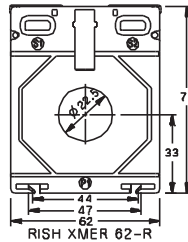

ALL DIMENSIONS ARE IN MM

RISH XMER SERIES CURRENT TRANSFORMER RANGES

RISH XMER TYPE	DIMENSIONS				
	A	B	C	D	E
RISH XMER 45-14	77	62	40	6.6	--
RISH XMER 45-21	77	62	40	6.6	--
RISH XMER 62-R	77	62	40	6.6	57
RISH XMER 62-20	77	62	40	6.6	57
RISH XMER 62-30	77	62	40	6.6	57
RISH XMER 62-40	77	62	40	6.6	57
RISH XMER 62-50	88	71	51	6.6	68
RISH XMER 74-20	82	67	45	6.6	62
RISH XMER 74-30	82	67	45	6.6	62
RISH XMER 74-40	82	67	45	6.6	62
RISH XMER 74-50	82	67	45	6.6	62
RISH XMER 86-40	82	67	45	6.6	62
RISH XMER 86-50	82	67	45	6.6	62
RISH XMER 86-60	82	67	45	6.6	62
RISH XMER 104-60	82	67	45	6.6	62
RISH XMER 104-80	82	67	45	6.6	62
RISH XMER 140-80	82	67	45	6.6	62
RISH XMER 140-100h	82	67	45	6.6	62
RISH XMER 140-100v	82	67	45	6.6	62
RISH XMER 140/130V (45)	82	67	45	6.6	65