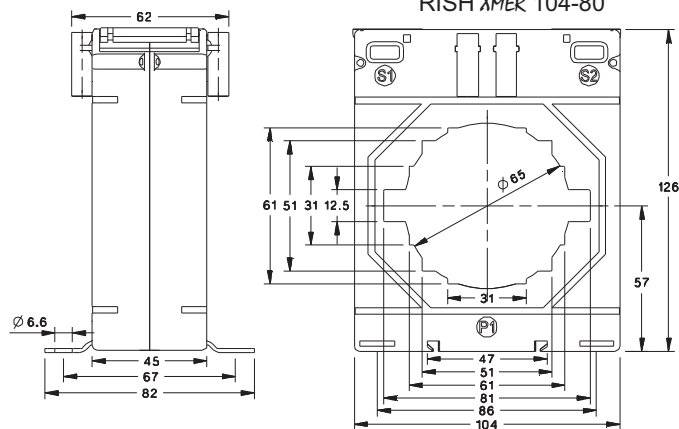

Primary Current	RISH XMER 104/60 (45)			
	Accuracy			
	0.2S	0.2	0.5	1.0
100A	-	-	-	1.5VA
120A	-	-	-	2.5VA
125A	-	-	-	2.5VA
150A	-	-	2.5VA	5VA
200A	-	-	5VA	10VA
250A	-	1.5VA	7.5VA	12.5VA
300A	1.5VA	2.5VA	10VA	15VA
400A	2.5VA	3.75VA	10VA	15VA
500A	3.75VA	7.5VA	15VA	20VA
600A	5VA	10VA	15VA	30VA
750A	5VA	15VA	20VA	30VA
800A	7.5VA	15VA	30VA	30VA
1000A	10VA	20VA	30VA	45VA
1200A	10VA	30VA	30VA	45VA
1250A	10VA	30VA	30VA	45VA
1500A	10VA	30VA	30VA	45VA
1600A	10VA	30VA	30VA	45VA

RISH XMER 104-80