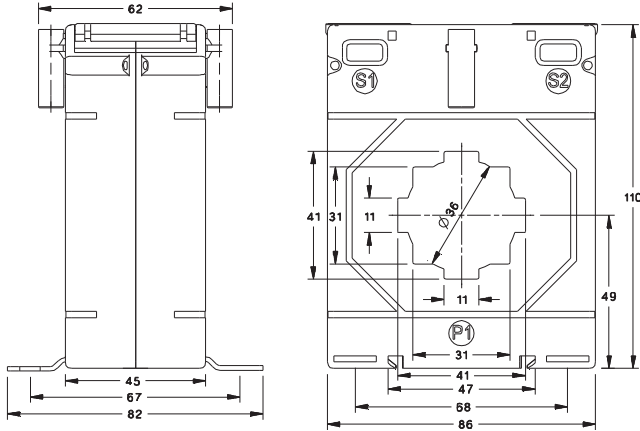

ALL DIMENSIONS ARE IN MM

RISH XMER 86 SERIES

RISH XMER 86-40

Primary Current	RISH XMER 86/40 (45)			
	Accuracy			
	0.2S	0.2	0.5	1.0
50A	-	-	-	1.5VA
60A	-	-	-	1.5VA
75A	-	-	-	2.5VA
80A	-	-	-	2.5VA
100A	1.5VA	1.5VA	1.5VA	3.75VA
120A	1.5VA	1.5VA	2.5VA	5VA
125A	1.5VA	1.5VA	2.5VA	5VA
150A	2.5VA	2.5VA	3.75VA	5VA
200A	2.5VA	2.5VA	5VA	7.5VA
250A	3.75VA	3.75VA	7.5VA	12.5VA
300A	3.75VA	5VA	10VA	15VA
400A	3.75VA	7.5VA	15VA	20VA
500A	5VA	10VA	20VA	30VA
600A	7.5VA	15VA	30VA	30VA
750A	7.5VA	15VA	30VA	30VA
800A	10VA	15VA	30VA	30VA
1000A	10VA	15VA	30VA	30VA