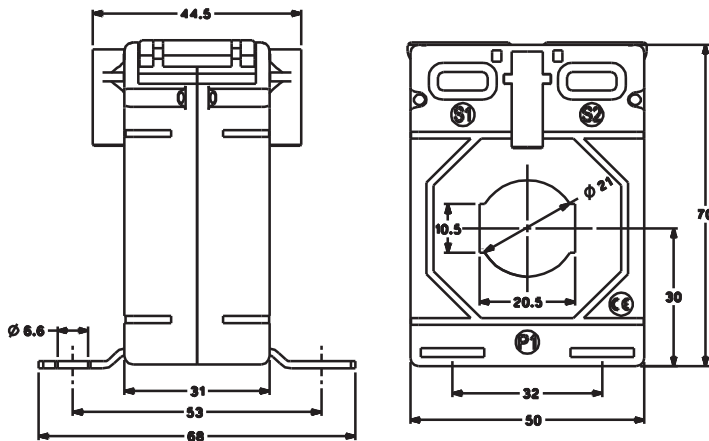

RISH XMER 50/21 (30)

Primary Current	RISH XMER 50/21 (30)	
	Accuracy	
	0.5	1.0
40A	-	1VA
50A	-	1VA
60A	-	1VA
75A	-	1.5VA
80A	1VA	2.5VA
100A	1.5VA	2.5VA
120A	2.5VA	2.5VA
125A	2.5VA	3.75VA
150A	2.5VA	5VA
200A	3.75VA	5VA
250A	5VA	5VA
300A	5VA	7.5VA
400A	5VA	7.5VA