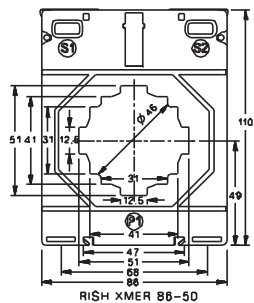

ALL DIMENSIONS ARE IN MM

RISH XMER SERIES CURRENT TRANSFORMER RANGES

RISH XMER TYPE	DIMENSIONS				
	A	B	C	D	E
RISH XMER 45-14	77	62	40	6.6	--
RISH XMER 45-21	77	62	40	6.6	--
RISH XMER 62-R	77	62	40	6.6	57
RISH XMER 62-20	77	62	40	6.6	57
RISH XMER 62-30	77	62	40	6.6	57
RISH XMER 62-40	77	62	40	6.6	57
RISH XMER 62-50	88	71	51	6.6	68
RISH XMER 74-20	82	67	45	6.6	62
RISH XMER 74-30	82	67	45	6.6	62
RISH XMER 74-40	82	67	45	6.6	62
RISH XMER 74-50	82	67	45	6.6	62
RISH XMER 86-40	82	67	45	6.6	62
RISH XMER 86-50	82	67	45	6.6	62
RISH XMER 86-60	82	67	45	6.6	62
RISH XMER 104-60	82	67	45	6.6	62
RISH XMER 104-80	82	67	45	6.6	62
RISH XMER 140-80	82	67	45	6.6	62
RISH XMER 140-100h	82	67	45	6.6	62
RISH XMER 140-100v	82	67	45	6.6	62
RISH XMER 140/130V (45)	82	67	45	6.6	65

ALL DIMENSIONS ARE IN MM

RISH CT SERIES CURRENT TRANSFORMER RANGES

RISH XMER 50/14 (30)

RISH XMER 50/21 (30)

RISH XMER 50/30 (30)

RISH XMER 50/14 (50)

RISH XMER 50/21 (50)

RISH XMER 50/30 (50)