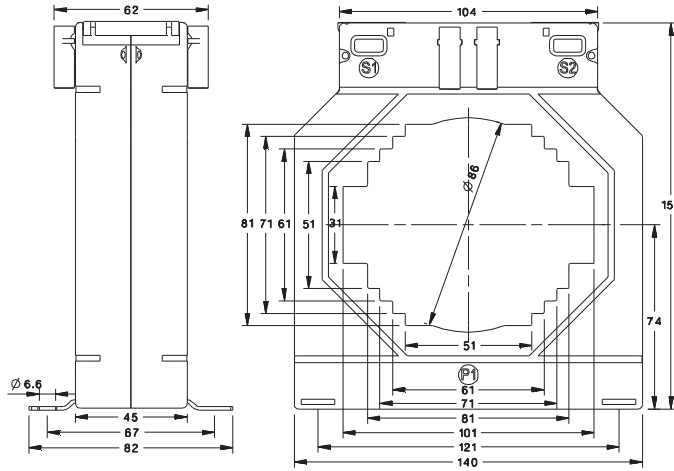

RISH XMER 140-100H

Primary Current	RISH XMER 140/100 H (45)			
	Accuracy			
	0.2S	0.2	0.5	1.0
200A	-	-	1.5VA	3.75VA
250A	-	-	2.5VA	5VA
300A	-	-	3.75VA	7.5VA
400A	-	1.5VA	7.5VA	10VA
500A	-	2.5VA	10VA	12.5VA
600A	2.5VA	3.75VA	10VA	15VA
750A	5VA	5VA	15VA	20VA
800A	5VA	5VA	15VA	20VA
1000A	5VA	10VA	15VA	20VA
1200A	10VA	15VA	15VA	30VA
1250A	10VA	15VA	15VA	30VA
1500A	15VA	20VA	20VA	30VA
1600A	15VA	20VA	20VA	45VA
2000A	15VA	30VA	45VA	45VA
2500A	15VA	30VA	45VA	45VA
3000A	15VA	30VA	60VA	60VA
4000A	15VA	30VA	60VA	60VA