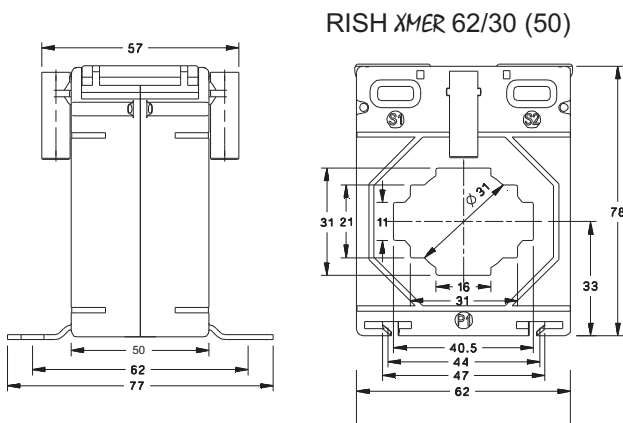

Primary Current	RISH XMER 62/30 (50)			
	Accuracy			
	0.2S	0.2	0.5	1.0
40A	-	-	-	1VA
50A	-	-	-	2.5VA
60A	-	-	-	2.5VA
75A	-	-	2.5VA	2.5VA
80A	-	-	2.5VA	3.75VA
100A	1.25VA	1.25VA	5VA	5VA
120A	1.25VA	1.25VA	5VA	5VA
125A	1.25VA	1.25VA	5VA	5VA
150A	2VA	2VA	5VA	7.5VA
200A	3VA	3.75VA	10VA	15VA
250A	3VA	5VA	15VA	15VA
300A	3VA	5VA	15VA	15VA
400A	5VA	6.25VA	15VA	30VA
500A	5VA	7.5VA	15VA	30VA
600A	6.25VA	10VA	20VA	30VA
750A	6.25VA	10VA	20VA	30VA
800A	6.25VA	10VA	20VA	30VA

ALL DIMENSIONS ARE IN MM