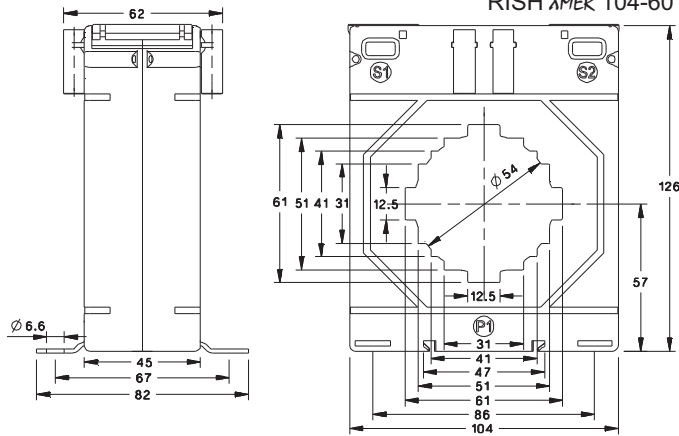

RISH XMER 104 SERIES

RISH XMER 104-60