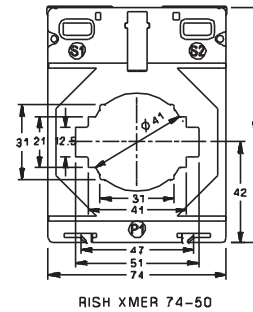

RISH XMER SERIES CURRENT TRANSFORMER RANGES

RISH XMER TYPE	DIMENSIONS				
	A	B	C	D	E
RISH XMER 45-14	77	62	40	6.6	--
RISH XMER 45-21	77	62	40	6.6	--
RISH XMER 62-R	77	62	40	6.6	57
RISH XMER 62-20	77	62	40	6.6	57
RISH XMER 62-30	77	62	40	6.6	57
RISH XMER 62-40	77	62	40	6.6	57
RISH XMER 62-50	88	71	51	6.6	68
RISH XMER 74-20	82	67	45	6.6	62
RISH XMER 74-30	82	67	45	6.6	62
RISH XMER 74-40	82	67	45	6.6	62
RISH XMER 74-50	82	67	45	6.6	62
RISH XMER 86-40	82	67	45	6.6	62
RISH XMER 86-50	82	67	45	6.6	62
RISH XMER 86-60	82	67	45	6.6	62
RISH XMER 104-60	82	67	45	6.6	62
RISH XMER 104-80	82	67	45	6.6	62
RISH XMER 140-80	82	67	45	6.6	62
RISH XMER 140-100h	82	67	45	6.6	62
RISH XMER 140-100v	82	67	45	6.6	62
RISH XMER 140/130V (45)	82	67	45	6.6	65

ALL DIMENSIONS ARE IN MM