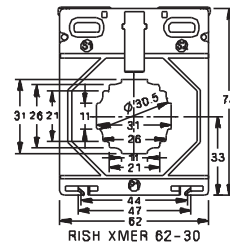

ALL DIMENSIONS ARE IN MM

RISH XMER SERIES CURRENT TRANSFORMER RANGES

RISH XMER TYPE	DIMENSIONS				
	A	B	C	D	E
RISH XMER 45-14	77	62	40	6.6	--
RISH XMER 45-21	77	62	40	6.6	--
RISH XMER 62-R	77	62	40	6.6	57
RISH XMER 62-20	77	62	40	6.6	57
RISH XMER 62-30	77	62	40	6.6	57
RISH XMER 62-40	77	62	40	6.6	57
RISH XMER 62-50	88	71	51	6.6	68
RISH XMER 74-20	82	67	45	6.6	62
RISH XMER 74-30	82	67	45	6.6	62
RISH XMER 74-40	82	67	45	6.6	62
RISH XMER 74-50	82	67	45	6.6	62
RISH XMER 86-40	82	67	45	6.6	62
RISH XMER 86-50	82	67	45	6.6	62
RISH XMER 86-60	82	67	45	6.6	62
RISH XMER 104-60	82	67	45	6.6	62
RISH XMER 104-80	82	67	45	6.6	62
RISH XMER 140-80	82	67	45	6.6	62
RISH XMER 140-100h	82	67	45	6.6	62
RISH XMER 140-100v	82	67	45	6.6	62
RISH XMER 140/130V (45)	82	67	45	6.6	65