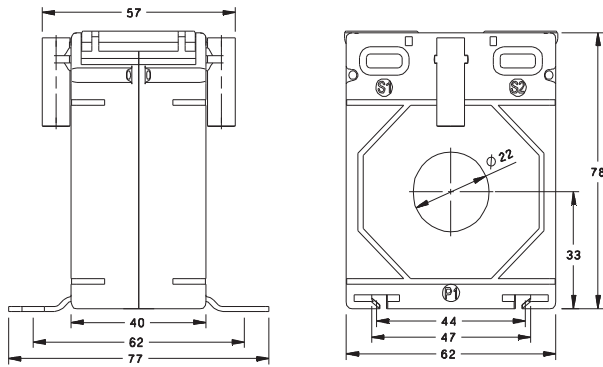

RISH XMER 62 SERIES

RISH XMER 62-R

Primary Current	RISH XMER 62/R		
	Accuracy		
	0.2	0.5	1.0
50A	-	-	1.5VA
60A	-	-	2.5VA
75A	-	1.5VA	2.5VA
80A	-	2.5VA	2.5VA
100A	1.5VA	2.5VA	5VA
120A	1.5VA	3.75VA	5VA
125A	1.5VA	3.75VA	5VA
150A	2.5VA	5VA	7.5VA
200A	5VA	7.5VA	10VA
250A	5VA	10VA	15VA
300A	5VA	10VA	15VA
400A	7.5VA	15VA	15VA
500A	10VA	15VA	15VA
600A	10VA	15VA	15VA