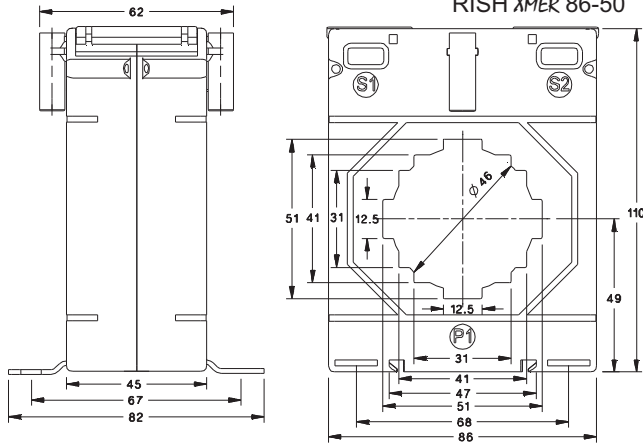

RISH XMER 86-50

Primary Current	RISH XMER 86/50 (45)			
	Accuracy			
	0.2S	0.2	0.5	1.0
100A	-	-	-	1.5VA
120A	-	-	1.5VA	2.5VA
125A	-	-	1.5VA	2.5VA
150A	-	-	2.5VA	5VA
200A	-	-	5VA	7.5VA
250A	-	-	7.5VA	10VA
300A	1.5VA	1.5VA	7.5VA	10VA
400A	2.5VA	2.5VA	15VA	15VA
500A	2.5VA	5VA	15VA	20VA
600A	5VA	7.5VA	15VA	20VA
750A	7.5VA	10VA	15VA	20VA
800A	10VA	12.5VA	20VA	30VA
1000A	12.5VA	20VA	30VA	30VA
1200A	12.5VA	20VA	30VA	30VA
1250A	12.5VA	20VA	30VA	30VA