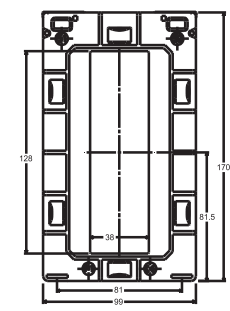

RISH XMER 100/130V