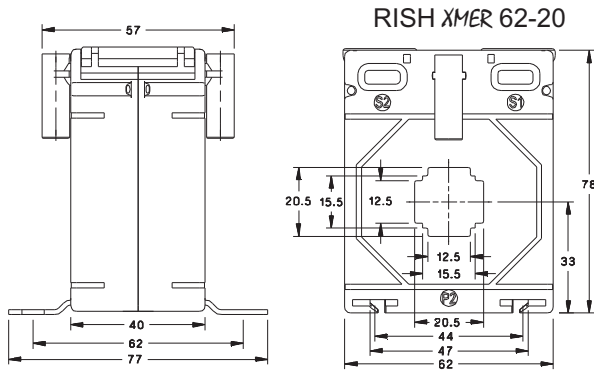

ALL DIMENSIONS ARE IN MM

RISH XMER 62 SERIES

RISH XMER 62-R

Primary Current	RISH XMER 62/R		
	Accuracy		
	0.2	0.5	1.0
50A	-	-	1.5VA
60A	-	-	2.5VA
75A	-	1.5VA	2.5VA
80A	-	2.5VA	2.5VA
100A	1.5VA	2.5VA	5VA
120A	1.5VA	3.75VA	5VA
125A	1.5VA	3.75VA	5VA
150A	2.5VA	5VA	7.5VA
200A	5VA	7.5VA	10VA
250A	5VA	10VA	15VA
300A	5VA	10VA	15VA
400A	7.5VA	15VA	15VA
500A	10VA	15VA	15VA
600A	10VA	15VA	15VA