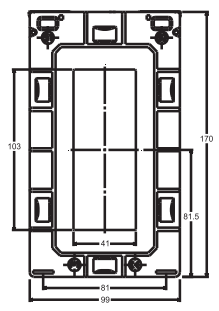

RISH XMER 100/100V