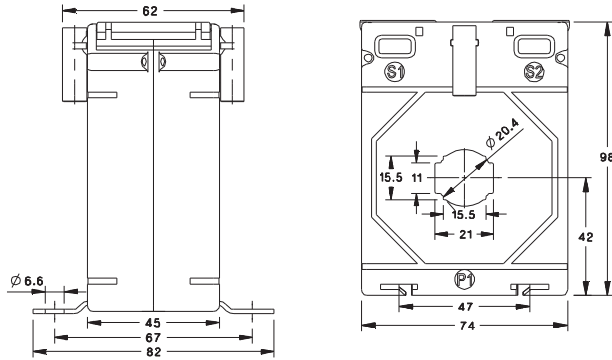

ALL DIMENSIONS ARE IN MM

RISH XMER 74 SERIES

RISH XMER 74-20

Primary Current	RISH XMER 74/20 (45)			
	Accuracy			
	0.2S	0.2	0.5	1.0
30A	-	-	-	1.5VA
40A	-	-	-	1.5VA
50A	-	-	-	2.5VA
60A	-	-	-	3.75VA
75A	-	-	1.5VA	5VA
80A	-	-	1.5VA	5VA
100A	1.5VA	1.5VA	5VA	7.5VA
120A	1.5VA	1.5VA	5VA	10VA
125A	1.5VA	1.5VA	5VA	10VA
150A	2.5VA	2.5VA	7.5VA	12.5VA
200A	5VA	5VA	10VA	15VA
250A	5VA	5VA	10VA	15VA
300A	5VA	7.5VA	15VA	15VA
400A	5VA	10VA	15VA	20VA