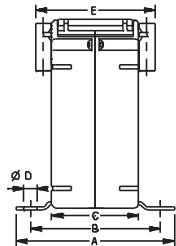

ALL DIMENSIONS ARE IN MM

RISH XMER SERIES CURRENT TRANSFORMER RANGES

RISH XMER TYPE	DIMENSIONS				
	A	B	C	D	E
RISH XMER 45-14	77	62	40	6.6	--
RISH XMER 45-21	77	62	40	6.6	--
RISH XMER 62-R	77	62	40	6.6	57
RISH XMER 62-20	77	62	40	6.6	57
RISH XMER 62-30	77	62	40	6.6	57
RISH XMER 62-40	77	62	40	6.6	57
RISH XMER 62-50	88	71	51	6.6	68
RISH XMER 74-20	82	67	45	6.6	62
RISH XMER 74-30	82	67	45	6.6	62
RISH XMER 74-40	82	67	45	6.6	62
RISH XMER 74-50	82	67	45	6.6	62
RISH XMER 86-40	82	67	45	6.6	62
RISH XMER 86-50	82	67	45	6.6	62
RISH XMER 86-60	82	67	45	6.6	62
RISH XMER 104-60	82	67	45	6.6	62
RISH XMER 104-80	82	67	45	6.6	62
RISH XMER 140-80	82	67	45	6.6	62
RISH XMER 140-100h	82	67	45	6.6	62
RISH XMER 140-100v	82	67	45	6.6	62
RISH XMER 140/130V (45)	82	67	45	6.6	65