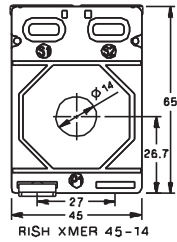

ALL DIMENSIONS ARE IN MM

RISH XMER SERIES CURRENT TRANSFORMER RANGES

RISH XMER TYPE	DIMENSIONS				
	A	B	C	D	E
RISH XMER 45-14	77	62	40	6.6	--
RISH XMER 45-21	77	62	40	6.6	--
RISH XMER 62-R	77	62	40	6.6	57
RISH XMER 62-20	77	62	40	6.6	57
RISH XMER 62-30	77	62	40	6.6	57
RISH XMER 62-40	77	62	40	6.6	57
RISH XMER 62-50	88	71	51	6.6	68
RISH XMER 74-20	82	67	45	6.6	62
RISH XMER 74-30	82	67	45	6.6	62
RISH XMER 74-40	82	67	45	6.6	62
RISH XMER 74-50	82	67	45	6.6	62
RISH XMER 86-40	82	67	45	6.6	62
RISH XMER 86-50	82	67	45	6.6	62
RISH XMER 86-60	82	67	45	6.6	62
RISH XMER 104-60	82	67	45	6.6	62
RISH XMER 104-80	82	67	45	6.6	62
RISH XMER 140-80	82	67	45	6.6	62
RISH XMER 140-100h	82	67	45	6.6	62
RISH XMER 140-100v	82	67	45	6.6	62
RISH XMER 140/130V (45)	82	67	45	6.6	65