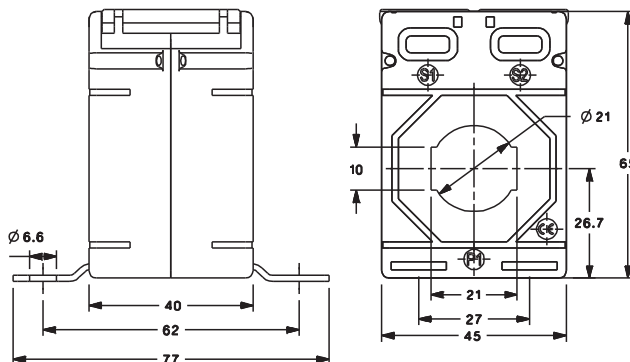

RISH XMER 45-21

Primary Current	RISH XMER 45/21 (40)	
	Accuracy	
	0.5	1.0
50A	-	1.5VA
60A	-	1.5VA
75A	-	2.5VA
80A	1VA	2.5VA
100A	1.5VA	3.75VA
120A	1.5VA	3.75VA
125A	2.5VA	3.75VA
150A	2.5VA	5VA
200A	3.75VA	5VA
250A	3.75VA	5VA
300A	5VA	5VA
400A	5VA	5VA

ALL DIMENSIONS ARE IN MM