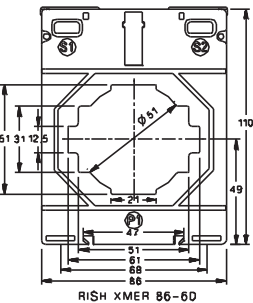

ALL DIMENSIONS ARE IN MM

RISH XMER SERIES CURRENT TRANSFORMER RANGES

RISH XMER TYPE	DIMENSIONS				
	A	B	C	D	E
RISH XMER 45-14	77	62	40	6.6	--
RISH XMER 45-21	77	62	40	6.6	--
RISH XMER 62-R	77	62	40	6.6	57
RISH XMER 62-20	77	62	40	6.6	57
RISH XMER 62-30	77	62	40	6.6	57
RISH XMER 62-40	77	62	40	6.6	57
RISH XMER 62-50	88	71	51	6.6	68
RISH XMER 74-20	82	67	45	6.6	62
RISH XMER 74-30	82	67	45	6.6	62
RISH XMER 74-40	82	67	45	6.6	62
RISH XMER 74-50	82	67	45	6.6	62
RISH XMER 86-40	82	67	45	6.6	62
RISH XMER 86-50	82	67	45	6.6	62
RISH XMER 86-60	82	67	45	6.6	62
RISH XMER 104-60	82	67	45	6.6	62
RISH XMER 104-80	82	67	45	6.6	62
RISH XMER 140-80	82	67	45	6.6	62
RISH XMER 140-100h	82	67	45	6.6	62
RISH XMER 140-100v	82	67	45	6.6	62
RISH XMER 140/130V (45)	82	67	45	6.6	65

ALL DIMENSIONS ARE IN MM

RISH CT SERIES CURRENT TRANSFORMER RANGES

RISH XMER 50/14 (30)

RISH XMER 50/21 (30)

RISH XMER 50/30 (30)

RISH XMER 50/14 (50)

RISH XMER 50/21 (50)

RISH XMER 50/30 (50)