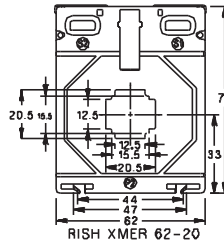

ALL DIMENSIONS ARE IN MM

RISH XMER SERIES CURRENT TRANSFORMER RANGES

RISH XMER TYPE	DIMENSIONS				
	A	B	C	D	E
RISH XMER 45-14	77	62	40	6.6	--
RISH XMER 45-21	77	62	40	6.6	--
RISH XMER 62-R	77	62	40	6.6	57
RISH XMER 62-20	77	62	40	6.6	57
RISH XMER 62-30	77	62	40	6.6	57
RISH XMER 62-40	77	62	40	6.6	57
RISH XMER 62-50	88	71	51	6.6	68
RISH XMER 74-20	82	67	45	6.6	62
RISH XMER 74-30	82	67	45	6.6	62
RISH XMER 74-40	82	67	45	6.6	62
RISH XMER 74-50	82	67	45	6.6	62
RISH XMER 86-40	82	67	45	6.6	62
RISH XMER 86-50	82	67	45	6.6	62
RISH XMER 86-60	82	67	45	6.6	62
RISH XMER 104-60	82	67	45	6.6	62
RISH XMER 104-80	82	67	45	6.6	62
RISH XMER 140-80	82	67	45	6.6	62
RISH XMER 140-100h	82	67	45	6.6	62
RISH XMER 140-100v	82	67	45	6.6	62
RISH XMER 140/130V (45)	82	67	45	6.6	65