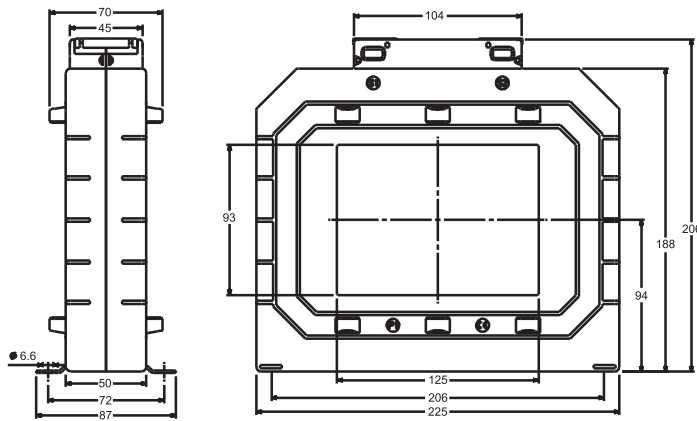

Primary Current	RISH XMER 225/125 (50)			
	Accuracy			
	0.2S	0.2	0.5	1.0
600A	-	5VA	5VA	10VA
750A	-	5VA	10VA	10VA
800A	-	5VA	10VA	10VA
1000A	5VA	10VA	10VA	15VA
1200A	5VA	10VA	10VA	15VA
1250A	5VA	10VA	10VA	15VA
1500A	7.5VA	10VA	15VA	30VA
1600A	7.5VA	10VA	15VA	30VA
2000A	10VA	10VA	15VA	30VA
2500A	10VA	15VA	30VA	30VA
3000A	10VA	15VA	30VA	60VA
4000A	15VA	30VA	45VA	60VA
5000A	15VA	30VA	100VA	100VA
6000A	15VA	60VA	100VA	100VA