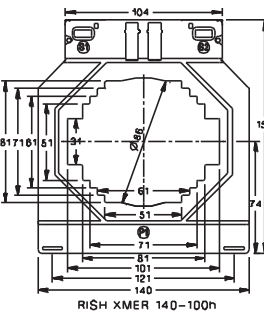

ALL DIMENSIONS ARE IN MM

RISH XMER SERIES CURRENT TRANSFORMER RANGES

RISH XMER TYPE	DIMENSIONS				
	A	B	C	D	E
RISH XMER 45-14	77	62	40	6.6	--
RISH XMER 45-21	77	62	40	6.6	--
RISH XMER 62-R	77	62	40	6.6	57
RISH XMER 62-20	77	62	40	6.6	57
RISH XMER 62-30	77	62	40	6.6	57
RISH XMER 62-40	77	62	40	6.6	57
RISH XMER 62-50	88	71	51	6.6	68
RISH XMER 74-20	82	67	45	6.6	62
RISH XMER 74-30	82	67	45	6.6	62
RISH XMER 74-40	82	67	45	6.6	62
RISH XMER 74-50	82	67	45	6.6	62
RISH XMER 86-40	82	67	45	6.6	62
RISH XMER 86-50	82	67	45	6.6	62
RISH XMER 86-60	82	67	45	6.6	62
RISH XMER 104-60	82	67	45	6.6	62
RISH XMER 104-80	82	67	45	6.6	62
RISH XMER 140-80	82	67	45	6.6	62
RISH XMER 140-100h	82	67	45	6.6	62
RISH XMER 140-100v	82	67	45	6.6	62
RISH XMER 140/130V (45)	82	67	45	6.6	65

ALL DIMENSIONS ARE IN MM

RISH CT SERIES CURRENT TRANSFORMER RANGES

RISH XMER 50/14 (30)

RISH XMER 50/21 (30)

RISH XMER 50/30 (30)

RISH XMER 50/14 (50)

RISH XMER 50/21 (50)

RISH XMER 50/30 (50)