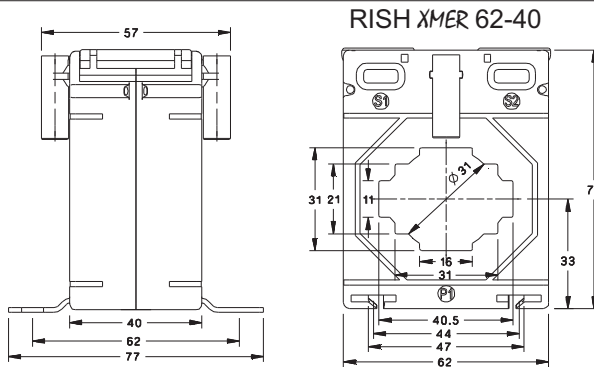

Primary Current	RISH XMER 62/40 (40)			
	Accuracy			
	0.2S	0.2	0.5	1.0
100A	-	-	-	1VA
120A	-	-	-	1.5VA
125A	-	-	-	1.5VA
150A	-	-	-	2.5VA
200A	1VA	1VA	1.5VA	3.75VA
250A	1.5VA	1.5VA	2.5VA	5VA
300A	1.5VA	1.5VA	5VA	5VA
400A	2.5VA	2.5VA	5VA	5VA
500A	3.75VA	5VA	5VA	7.5VA
600A	5VA	7.5VA	7.5VA	10VA
750A	5VA	10VA	10VA	10VA
800A	5VA	10VA	10VA	10VA