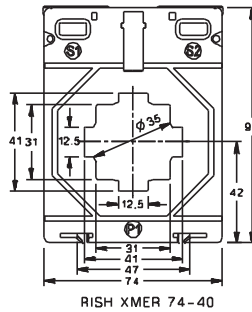

ALL DIMENSIONS ARE IN MM

RISH XMER SERIES CURRENT TRANSFORMER RANGES

RISH XMER TYPE	DIMENSIONS				
	A	B	C	D	E
RISH XMER 45-14	77	62	40	6.6	--
RISH XMER 45-21	77	62	40	6.6	--
RISH XMER 62-R	77	62	40	6.6	57
RISH XMER 62-20	77	62	40	6.6	57
RISH XMER 62-30	77	62	40	6.6	57
RISH XMER 62-40	77	62	40	6.6	57
RISH XMER 62-50	88	71	51	6.6	68
RISH XMER 74-20	82	67	45	6.6	62
RISH XMER 74-30	82	67	45	6.6	62
RISH XMER 74-40	82	67	45	6.6	62
RISH XMER 74-50	82	67	45	6.6	62
RISH XMER 86-40	82	67	45	6.6	62
RISH XMER 86-50	82	67	45	6.6	62
RISH XMER 86-60	82	67	45	6.6	62
RISH XMER 104-60	82	67	45	6.6	62
RISH XMER 104-80	82	67	45	6.6	62
RISH XMER 140-80	82	67	45	6.6	62
RISH XMER 140-100h	82	67	45	6.6	62
RISH XMER 140-100v	82	67	45	6.6	62
RISH XMER 140/130V (45)	82	67	45	6.6	65

ALL DIMENSIONS ARE IN MM

RISH CT SERIES CURRENT TRANSFORMER RANGES

RISH XMER 50/14 (30)

RISH XMER 50/21 (30)

RISH XMER 50/30 (30)

RISH XMER 50/14 (50)

RISH XMER 50/21 (50)

RISH XMER 50/30 (50)