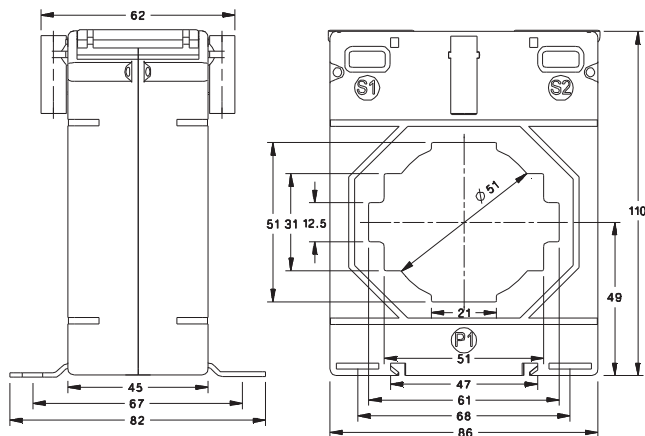

RISH XMER 86-60

Primary Current	RISH XMER 86/60 (45)			
	Accuracy			
	0.2S	0.2	0.5	1.0
100A	-	-	-	1VA
120A	-	-	-	1.5VA
125A	-	-	-	2.5VA
150A	-	-	-	2.5VA
200A	-	-	1.5VA	3.75VA
250A	-	-	2.5VA	5VA
300A	1.5VA	1.5VA	5VA	7.5VA
400A	2.5VA	2.5VA	10VA	12.5VA
500A	2.5VA	3.75VA	10VA	12.5VA
600A	5VA	5VA	15VA	15VA
750A	5VA	10VA	15VA	20VA
800A	7.5VA	12.5VA	20VA	20VA
1000A	10VA	15VA	20VA	20VA
1200A	10VA	15VA	20VA	20VA
1250A	10VA	15VA	20VA	20VA
1500A	10VA	15VA	20VA	20VA
1600A	10VA	15VA	20VA	20VA

ALL DIMENSIONS ARE IN MM