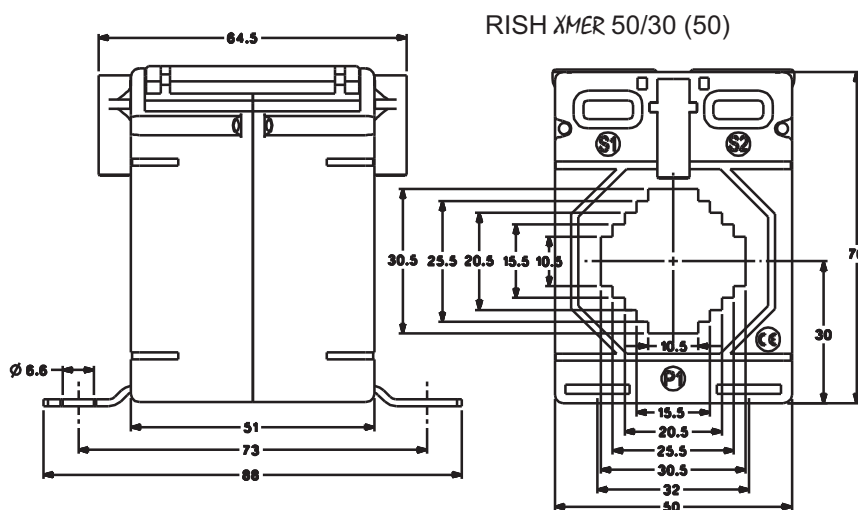

Primary Current	RISH XMER 50/30 (50)	
	Accuracy	
	0.5	1.0
50A	-	1.5VA
60A	-	1.5VA
75A	-	2.5VA
80A	-	2.5VA
100A	2.5VA	5VA
120A	2.5VA	5VA
125A	2.5VA	5VA
150A	5VA	5VA
200A	5VA	7.5VA
250A	5VA	10VA
300A	5VA	10VA
400A	10VA	12.5VA
500A	10VA	12.5VA
600A	10VA	15VA

ALL DIMENSIONS ARE IN MM