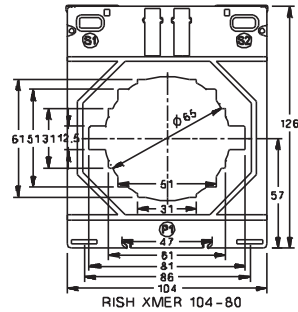

ALL DIMENSIONS ARE IN MM

RISH XMER SERIES CURRENT TRANSFORMER RANGES

RISH XMER TYPE	DIMENSIONS				
	A	B	C	D	E
RISH XMER 45-14	77	62	40	6.6	--
RISH XMER 45-21	77	62	40	6.6	--
RISH XMER 62-R	77	62	40	6.6	57
RISH XMER 62-20	77	62	40	6.6	57
RISH XMER 62-30	77	62	40	6.6	57
RISH XMER 62-40	77	62	40	6.6	57
RISH XMER 62-50	88	71	51	6.6	68
RISH XMER 74-20	82	67	45	6.6	62
RISH XMER 74-30	82	67	45	6.6	62
RISH XMER 74-40	82	67	45	6.6	62
RISH XMER 74-50	82	67	45	6.6	62
RISH XMER 86-40	82	67	45	6.6	62
RISH XMER 86-50	82	67	45	6.6	62
RISH XMER 86-60	82	67	45	6.6	62
RISH XMER 104-60	82	67	45	6.6	62
RISH XMER 104-80	82	67	45	6.6	62
RISH XMER 140-80	82	67	45	6.6	62
RISH XMER 140-100h	82	67	45	6.6	62
RISH XMER 140-100v	82	67	45	6.6	62
RISH XMER 140/130V (45)	82	67	45	6.6	65

ALL DIMENSIONS ARE IN MM

RISH CT SERIES CURRENT TRANSFORMER RANGES

RISH XMER 50/14 (30)

RISH XMER 50/21 (30)

RISH XMER 50/30 (30)

RISH XMER 50/14 (50)

RISH XMER 50/21 (50)

RISH XMER 50/30 (50)