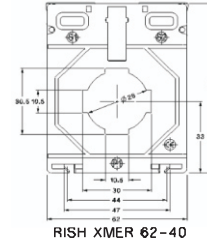

ALL DIMENSIONS ARE IN MM

RISH XMER SERIES CURRENT TRANSFORMER RANGES

RISH XMER TYPE	DIMENSIONS				
	A	B	C	D	E
RISH XMER 45-14	77	62	40	6.6	--
RISH XMER 45-21	77	62	40	6.6	--
RISH XMER 62-R	77	62	40	6.6	57
RISH XMER 62-20	77	62	40	6.6	57
RISH XMER 62-30	77	62	40	6.6	57
RISH XMER 62-40	77	62	40	6.6	57
RISH XMER 62-50	88	71	51	6.6	68
RISH XMER 74-20	82	67	45	6.6	62
RISH XMER 74-30	82	67	45	6.6	62
RISH XMER 74-40	82	67	45	6.6	62
RISH XMER 74-50	82	67	45	6.6	62
RISH XMER 86-40	82	67	45	6.6	62
RISH XMER 86-50	82	67	45	6.6	62
RISH XMER 86-60	82	67	45	6.6	62
RISH XMER 104-60	82	67	45	6.6	62
RISH XMER 104-80	82	67	45	6.6	62
RISH XMER 140-80	82	67	45	6.6	62
RISH XMER 140-100h	82	67	45	6.6	62
RISH XMER 140-100v	82	67	45	6.6	62
RISH XMER 140/130V (45)	82	67	45	6.6	65