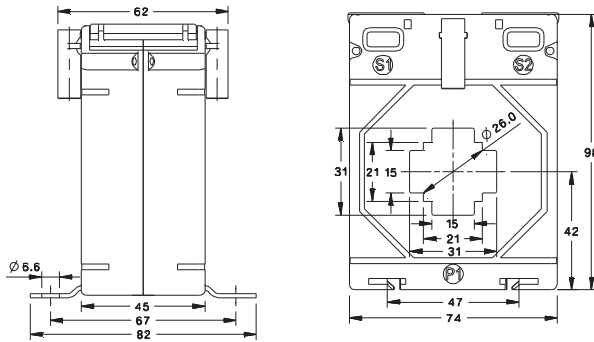

RISH XMER 74-30

Primary Current	RISH XMER 74/30 (45)			
	Accuracy			
	0.2S	0.2	0.5	1.0
30A	-	-	-	1VA
40A	-	-	-	1.5VA
50A	-	-	-	1.5VA
60A	-	-	-	2.5VA
75A	-	-	1.5VA	2.5VA
80A	-	-	1.5VA	3.75VA
100A	1.5VA	1.5VA	2.5VA	5VA
120A	1.5VA	1.5VA	2.5VA	5VA
125A	1.5VA	1.5VA	2.5VA	5VA
150A	1.5VA	1.5VA	5VA	7.5VA
200A	2.5VA	2.5VA	10VA	15VA
250A	2.5VA	2.5VA	10VA	15VA
300A	2.5VA	5VA	10VA	15VA
400A	5VA	7.5VA	15VA	20VA
500A	5VA	10VA	15VA	20VA
600A	5VA	15VA	15VA	20VA
750A	7.5VA	20VA	20VA	30VA
800A	10VA	30VA	30VA	30VA