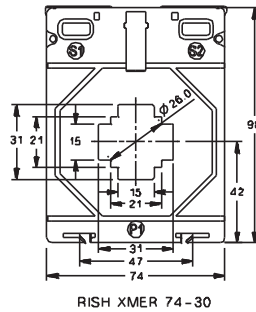

ALL DIMENSIONS ARE IN MM

RISH XMER SERIES CURRENT TRANSFORMER RANGES

RISH XMER TYPE	DIMENSIONS				
	A	B	C	D	E
RISH XMER 45-14	77	62	40	6.6	--
RISH XMER 45-21	77	62	40	6.6	--
RISH XMER 62-R	77	62	40	6.6	57
RISH XMER 62-20	77	62	40	6.6	57
RISH XMER 62-30	77	62	40	6.6	57
RISH XMER 62-40	77	62	40	6.6	57
RISH XMER 62-50	88	71	51	6.6	68
RISH XMER 74-20	82	67	45	6.6	62
RISH XMER 74-30	82	67	45	6.6	62
RISH XMER 74-40	82	67	45	6.6	62
RISH XMER 74-50	82	67	45	6.6	62
RISH XMER 86-40	82	67	45	6.6	62
RISH XMER 86-50	82	67	45	6.6	62
RISH XMER 86-60	82	67	45	6.6	62
RISH XMER 104-60	82	67	45	6.6	62
RISH XMER 104-80	82	67	45	6.6	62
RISH XMER 140-80	82	67	45	6.6	62
RISH XMER 140-100h	82	67	45	6.6	62
RISH XMER 140-100v	82	67	45	6.6	62
RISH XMER 140/130V (45)	82	67	45	6.6	65

ALL DIMENSIONS ARE IN MM

RISH CT SERIES CURRENT TRANSFORMER RANGES

RISH XMER 50/14 (30)

RISH XMER 50/21 (30)

RISH XMER 50/30 (30)

RISH XMER 50/14 (50)

RISH XMER 50/21 (50)

RISH XMER 50/30 (50)