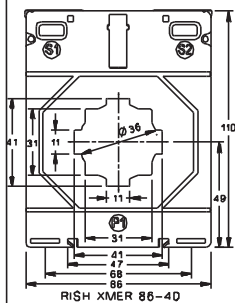

RISH XMER SERIES CURRENT TRANSFORMER RANGES

RISH XMER TYPE	DIMENSIONS				
	A	B	C	D	E
RISH XMER 45-14	77	62	40	6.6	--
RISH XMER 45-21	77	62	40	6.6	--
RISH XMER 62-R	77	62	40	6.6	57
RISH XMER 62-20	77	62	40	6.6	57
RISH XMER 62-30	77	62	40	6.6	57
RISH XMER 62-40	77	62	40	6.6	57
RISH XMER 62-50	88	71	51	6.6	68
RISH XMER 74-20	82	67	45	6.6	62
RISH XMER 74-30	82	67	45	6.6	62
RISH XMER 74-40	82	67	45	6.6	62
RISH XMER 74-50	82	67	45	6.6	62
RISH XMER 86-40	82	67	45	6.6	62
RISH XMER 86-50	82	67	45	6.6	62
RISH XMER 86-60	82	67	45	6.6	62
RISH XMER 104-60	82	67	45	6.6	62
RISH XMER 104-80	82	67	45	6.6	62
RISH XMER 140-80	82	67	45	6.6	62
RISH XMER 140-100h	82	67	45	6.6	62
RISH XMER 140-100v	82	67	45	6.6	62
RISH XMER 140/130V (45)	82	67	45	6.6	65

ALL DIMENSIONS ARE IN MM