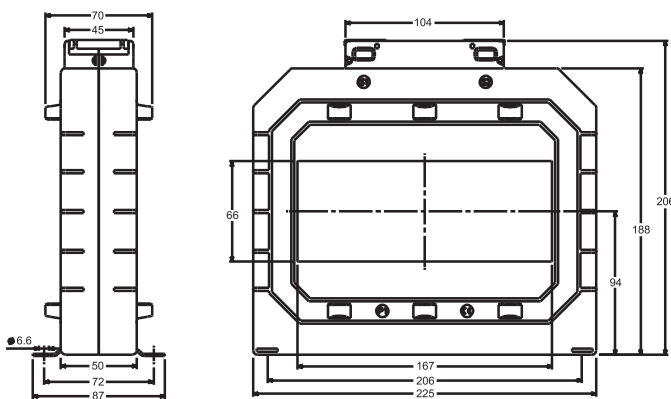

RISH XMER 225/167

Primary Current	RISH XMER 225/167 (50)			
	Accuracy			
	0.2S	0.2	0.5	1.0
1000A	-	3.75VA	5VA	10VA
1200A	-	5VA	10VA	15VA
1250A	-	5VA	10VA	15VA
1500A	5VA	10VA	15VA	30VA
1600A	5VA	10VA	15VA	30VA
2000A	7.5VA	10VA	30VA	30VA
2500A	10VA	15VA	30VA	45VA
3000A	10VA	15VA	30VA	45VA
4000A	10VA	15VA	30VA	45VA
5000A	15VA	20VA	30VA	45VA
6000A	15VA	20VA	30VA	45VA
7500A	15VA	20VA	30VA	45VA

ALL DIMENSIONS ARE IN MM