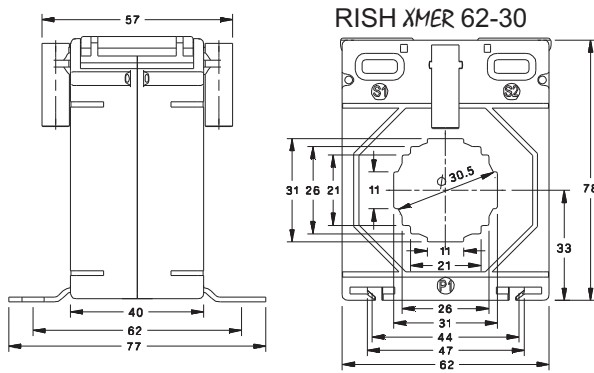

Primary Current	RISH XMER 62/30 (40)			
	Accuracy			
	0.2S	0.2	0.5	1.0
50A	-	-	-	1.5VA
60A	-	-	-	1.5VA
75A	-	-	-	1.5VA
80A	-	-	-	2VA
100A	1VA	1VA	1.5VA	2.5VA
120A	1VA	1VA	2.5VA	3.75VA
125A	1VA	1VA	2.5VA	3.75VA
150A	1.5VA	1.5VA	3.75VA	5VA
200A	2.5VA	2.5VA	5VA	7.5VA
250A	2.5VA	3.75VA	5VA	10VA
300A	2.5VA	3.75VA	5VA	10VA
400A	3.75VA	5VA	7.5VA	12.5VA
500A	5VA	7.5VA	10VA	12.5VA
600A	5VA	7.5VA	15VA	15VA
750A	5VA	10VA	15VA	15VA
800A	5VA	10VA	15VA	15VA