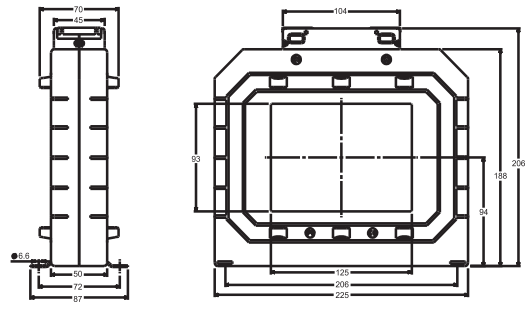

ALL DIMENSIONS ARE IN MM

RISH XMER SERIES CURRENT TRANSFORMER RANGES

RISH XMER TYPE	DIMENSIONS				
	A	B	C	D	E
RISH XMER 45-14	77	62	40	6.6	--
RISH XMER 45-21	77	62	40	6.6	--
RISH XMER 62-R	77	62	40	6.6	57
RISH XMER 62-20	77	62	40	6.6	57
RISH XMER 62-30	77	62	40	6.6	57
RISH XMER 62-40	77	62	40	6.6	57
RISH XMER 62-50	88	71	51	6.6	68
RISH XMER 74-20	82	67	45	6.6	62
RISH XMER 74-30	82	67	45	6.6	62
RISH XMER 74-40	82	67	45	6.6	62
RISH XMER 74-50	82	67	45	6.6	62
RISH XMER 86-40	82	67	45	6.6	62
RISH XMER 86-50	82	67	45	6.6	62
RISH XMER 86-60	82	67	45	6.6	62
RISH XMER 104-60	82	67	45	6.6	62
RISH XMER 104-80	82	67	45	6.6	62
RISH XMER 140-80	82	67	45	6.6	62
RISH XMER 140-100h	82	67	45	6.6	62
RISH XMER 140-100v	82	67	45	6.6	62
RISH XMER 140/130V (45)	82	67	45	6.6	65

ALL DIMENSIONS ARE IN MM

RISH CT SERIES CURRENT TRANSFORMER RANGES

RISH XMER 50/14 (30)

RISH XMER 50/21 (30)

RISH XMER 50/30 (30)

RISH XMER 50/14 (50)

RISH XMER 50/21 (50)

RISH XMER 50/30 (50)