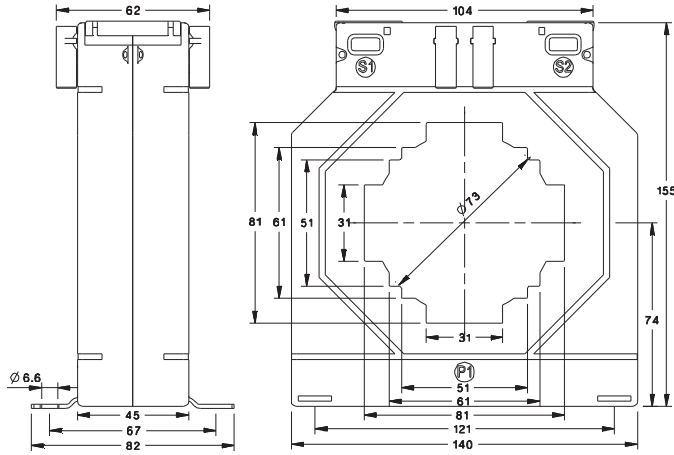

RISH XMER 140 SERIES

RISH XMER 140-80

Primary Current	RISH XMER 140/80 (45)			
	Accuracy			
	0.2S	0.2	0.5	1.0
200A	-	-	2.5VA	5VA
250A	-	-	5VA	10VA
300A	-	1.5VA	7.5VA	15VA
400A	-	2.5VA	10VA	20VA
500A	2.5VA	5VA	15VA	30VA
600A	3.75VA	7.5VA	15VA	30VA
750A	5VA	10VA	15VA	45VA
800A	5VA	10VA	15VA	45VA
1000A	10VA	15VA	30VA	60VA
1200A	12.5VA	15VA	30VA	60VA
1250A	12.5VA	30VA	60VA	60VA
1500A	15VA	30VA	60VA	60VA
1600A	15VA	30VA	60VA	60VA
2000A	15VA	30VA	60VA	60VA