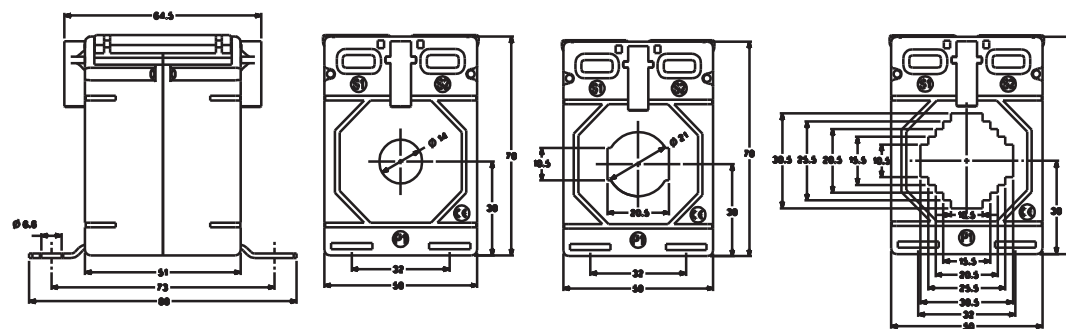

ALL DIMENSIONS ARE IN MM

RISH XMER SERIES CURRENT TRANSFORMER RANGES

RISH XMER TYPE	DIMENSIONS				
	A	B	C	D	E
RISH XMER 45-14	77	62	40	6.6	--
RISH XMER 45-21	77	62	40	6.6	--
RISH XMER 62-R	77	62	40	6.6	57
RISH XMER 62-20	77	62	40	6.6	57
RISH XMER 62-30	77	62	40	6.6	57
RISH XMER 62-40	77	62	40	6.6	57
RISH XMER 62-50	88	71	51	6.6	68
RISH XMER 74-20	82	67	45	6.6	62
RISH XMER 74-30	82	67	45	6.6	62
RISH XMER 74-40	82	67	45	6.6	62
RISH XMER 74-50	82	67	45	6.6	62
RISH XMER 86-40	82	67	45	6.6	62
RISH XMER 86-50	82	67	45	6.6	62
RISH XMER 86-60	82	67	45	6.6	62
RISH XMER 104-60	82	67	45	6.6	62
RISH XMER 104-80	82	67	45	6.6	62
RISH XMER 140-80	82	67	45	6.6	62
RISH XMER 140-100h	82	67	45	6.6	62
RISH XMER 140-100v	82	67	45	6.6	62
RISH XMER 140/130V (45)	82	67	45	6.6	65

ALL DIMENSIONS ARE IN MM

RISH CT SERIES CURRENT TRANSFORMER RANGES

RISH XMER 50/14 (30)

RISH XMER 50/21 (30)

RISH XMER 50/30 (30)

RISH XMER 50/14 (50)

RISH XMER 50/21 (50)

RISH XMER 50/30 (50)