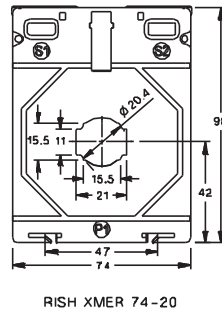

RISH XMER SERIES CURRENT TRANSFORMER RANGES

RISH XMER TYPE	DIMENSIONS				
	A	B	C	D	E
RISH XMER 45-14	77	62	40	6.6	--
RISH XMER 45-21	77	62	40	6.6	--
RISH XMER 62-R	77	62	40	6.6	57
RISH XMER 62-20	77	62	40	6.6	57
RISH XMER 62-30	77	62	40	6.6	57
RISH XMER 62-40	77	62	40	6.6	57
RISH XMER 62-50	88	71	51	6.6	68
RISH XMER 74-20	82	67	45	6.6	62
RISH XMER 74-30	82	67	45	6.6	62
RISH XMER 74-40	82	67	45	6.6	62
RISH XMER 74-50	82	67	45	6.6	62
RISH XMER 86-40	82	67	45	6.6	62
RISH XMER 86-50	82	67	45	6.6	62
RISH XMER 86-60	82	67	45	6.6	62
RISH XMER 104-60	82	67	45	6.6	62
RISH XMER 104-80	82	67	45	6.6	62
RISH XMER 140-80	82	67	45	6.6	62
RISH XMER 140-100h	82	67	45	6.6	62
RISH XMER 140-100v	82	67	45	6.6	62
RISH XMER 140/130V (45)	82	67	45	6.6	65

ALL DIMENSIONS ARE IN MM