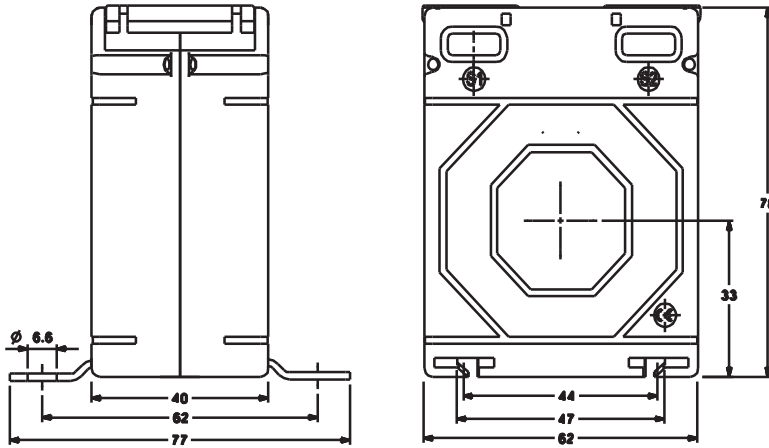

LOW VOLTAGE CURRENT TRANSFORMER

RISHABH *XMER* SERIES

Data Sheet

SQUARE TYPE CURRENT
TRANSFORMER

RISH XMER WOUND PRIMARY SERIES

RISH XMER 62W (40)

Primary Current	RISH XMER 62/W (40)		
	Accuracy		
	0.2	0.5	1.0
1A	1VA	2.5VA	5VA
2.5A	1VA	2.5VA	5VA
5A	1VA	2.5VA	5VA
7.5A	1VA	2.5VA	5VA
10A	1VA	2.5VA	5VA
15A	1VA	2.5VA	5VA
20A	1VA	2.5VA	5VA
25A	1VA	2.5VA	5VA
30A	1VA	2.5VA	5VA