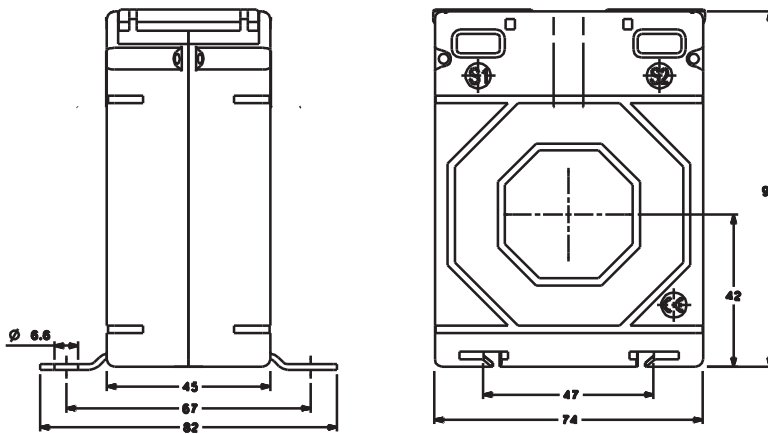

RISH XMER 74W (40)

Primary Current	RISH XMER 74/W (45)		
	Accuracy		
	0.2	0.5	1.0
1A	1.5VA	5VA	10VA
2.5A	1.5VA	5VA	10VA
5A	1.5VA	5VA	10VA
7.5A	1.5VA	5VA	10VA
10A	1.5VA	5VA	10VA
15A	1.5VA	5VA	10VA
20A	1.5VA	5VA	10VA
25A	1.5VA	5VA	10VA
30A	1.5VA	5VA	10VA
40A	1.5VA	5VA	10VA
50A	1.5VA	5VA	10VA
60A	1.5VA	5VA	10VA

RISH XMER 45 SERIES

RISH XMER 45-14