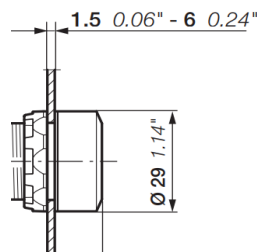

FICHA DEL PRODUCTO

ITEM:

Cabezal pulsador rasante moment lente verde MP1-11G

CÓDIGO:

25191001102AB

IMAGEN:

DESCRIPCIÓN
APLICACIÓN:

Actuators

Holder, contact blocks and LED blocks are not included. Select suitable MBL LED block according to your application. See page 58-59.

Operator	Bezel	Type	Order code	Pkg qty	Weight (1 pce) kg
Momentary					
● Red	Black plastic	MP1-11R	1SFA611100R1101	1	0.016
	Chrome plastic	MP1-21R	1SFA611100R2101	1	0.016
	Chrome metal	MP1-31R	1SFA611100R3101	1	0.026
● Green	Black plastic	MP1-11G	1SFA611100R1102	1	0.016
	Chrome plastic	MP1-21G	1SFA611100R2102	1	0.016
	Chrome metal	MP1-31G	1SFA611100R3102	1	0.026
● Yellow	Black plastic	MP1-11Y	1SFA611100R1103	1	0.016
	Chrome plastic	MP1-21Y	1SFA611100R2103	1	0.016
	Chrome metal	MP1-31Y	1SFA611100R3103	1	0.026
● Blue	Black plastic	MP1-11L	1SFA611100R1104	1	0.016
	Chrome plastic	MP1-21L	1SFA611100R2104	1	0.016
	Chrome metal	MP1-31L	1SFA611100R3104	1	0.026
○ White	Black plastic	MP1-11W	1SFA611100R1105	1	0.016
	Chrome plastic	MP1-21W	1SFA611100R2105	1	0.016
	Chrome metal	MP1-31W	1SFA611100R3105	1	0.026
○ Clear	Black plastic	MP1-11C	1SFA611100R1108	1	0.016
	Chrome plastic	MP1-21C	1SFA611100R2108	1	0.016
	Chrome metal	MP1-31C	1SFA611100R3108	1	0.026