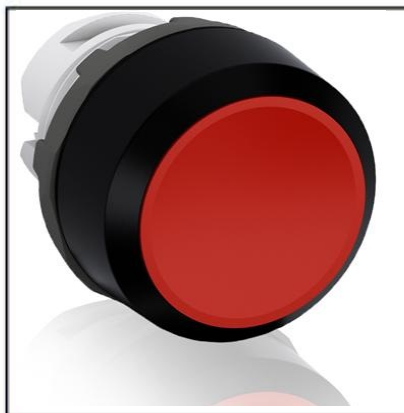

# FICHA DEL PRODUCTO

ITEM:

Cabezal pulsador rasante moment rojo MP1-10R

CÓDIGO:

25191001001AB

IMAGEN:

DESCRIPCIÓN  
APLICACIÓN:

## Actuators

Holders and contact blocks are not included.

Operator	Bezel	Type	Order code	Pkg qty	Weight (1 pce) kg
<b>Momentary</b>					
● Red	Black plastic	MP1-10R	1SFA611100R1001	1	0.016
	Chrome plastic	MP1-20R	1SFA611100R2001	1	0.016
	Chrome metal	MP1-30R	1SFA611100R3001	1	0.026
● Green	Black plastic	MP1-10G	1SFA611100R1002	1	0.016
	Chrome plastic	MP1-20G	1SFA611100R2002	1	0.016
	Chrome metal	MP1-30G	1SFA611100R3002	1	0.026
● Yellow	Black plastic	MP1-10Y	1SFA611100R1003	1	0.016
	Chrome plastic	MP1-20Y	1SFA611100R2003	1	0.016
	Chrome metal	MP1-30Y	1SFA611100R3003	1	0.026
● Blue	Black plastic	MP1-10L	1SFA611100R1004	1	0.016
	Chrome plastic	MP1-20L	1SFA611100R2004	1	0.016
	Chrome metal	MP1-30L	1SFA611100R3004	1	0.026
○ White	Black plastic	MP1-10W	1SFA611100R1005	1	0.016
	Chrome plastic	MP1-20W	1SFA611100R2005	1	0.016
	Chrome metal	MP1-30W	1SFA611100R3005	1	0.026
● Black	Black plastic	MP1-10B	1SFA611100R1006	1	0.016
	Chrome plastic	MP1-20B	1SFA611100R2006	1	0.016
	Chrome metal	MP1-30B	1SFA611100R3006	1	0.026
○ Clear	Black plastic	MP1-10C	1SFA611100R1008	1	0.016
	Chrome plastic	MP1-20C	1SFA611100R2008	1	0.016
	Chrome metal	MP1-30C	1SFA611100R3008	1	0.026