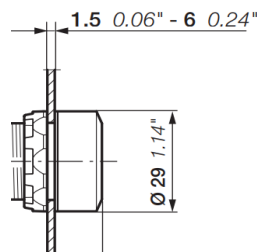

# FICHA DEL PRODUCTO

ITEM:

Cabezal pulsador rasante moment rojo MP1-10R

CÓDIGO:

25191001001AB

IMAGEN:

DESCRIPCIÓN  
APLICACIÓN:

## Actuators

Holders and contact blocks are not included.

Operator	Bezel	Type	Order code	Pkg qty	Weight (1 pce) kg
<b>Momentary</b>					
● Red	Black plastic	MP1-10R	1SFA611100R1001	1	0.016
	Chrome plastic	MP1-20R	1SFA611100R2001	1	0.016
	Chrome metal	MP1-30R	1SFA611100R3001	1	0.026
● Green	Black plastic	MP1-10G	1SFA611100R1002	1	0.016
	Chrome plastic	MP1-20G	1SFA611100R2002	1	0.016
	Chrome metal	MP1-30G	1SFA611100R3002	1	0.026
● Yellow	Black plastic	MP1-10Y	1SFA611100R1003	1	0.016
	Chrome plastic	MP1-20Y	1SFA611100R2003	1	0.016
	Chrome metal	MP1-30Y	1SFA611100R3003	1	0.026
● Blue	Black plastic	MP1-10L	1SFA611100R1004	1	0.016
	Chrome plastic	MP1-20L	1SFA611100R2004	1	0.016
	Chrome metal	MP1-30L	1SFA611100R3004	1	0.026
○ White	Black plastic	MP1-10W	1SFA611100R1005	1	0.016
	Chrome plastic	MP1-20W	1SFA611100R2005	1	0.016
	Chrome metal	MP1-30W	1SFA611100R3005	1	0.026
● Black	Black plastic	MP1-10B	1SFA611100R1006	1	0.016
	Chrome plastic	MP1-20B	1SFA611100R2006	1	0.016
	Chrome metal	MP1-30B	1SFA611100R3006	1	0.026
○ Clear	Black plastic	MP1-10C	1SFA611100R1008	1	0.016
	Chrome plastic	MP1-20C	1SFA611100R2008	1	0.016
	Chrome metal	MP1-30C	1SFA611100R3008	1	0.026