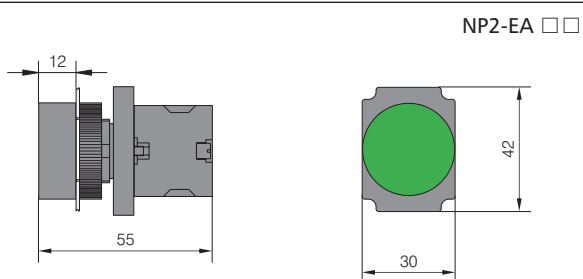

★ Pulsadores de plástico - rasantes momentáneos

NP2-EA □□	Referencia	Color		
	NP2-EA11	○	1	—
	NP2-EA21	●	1	—
	NP2-EA31	●	1	—
	NP2-EA41	●	1	—
	NP2-EA51	●	1	—
	NP2-EA61	●	1	—
	NP2-EA12	○	—	1
	NP2-EA22	●	—	1
	NP2-EA32	●	—	1
	NP2-EA42	●	—	1
	NP2-EA52	●	—	1
	NP2-EA62	●	—	1

NP2-EA □□	Referencia	Color		
	NP2-EA13	○	2	—
	NP2-EA23	●	2	—
	NP2-EA33	●	2	—
	NP2-EA43	●	2	—
	NP2-EA53	●	2	—
	NP2-EA63	●	2	—
	NP2-EA14	○	—	2
	NP2-EA24	●	—	2
	NP2-EA34	●	—	2
	NP2-EA44	●	—	2
	NP2-EA54	●	—	2
	NP2-EA64	●	—	2
	NP2-EA15	○	1	1
	NP2-EA25	●	1	1
	NP2-EA35	●	1	1
	NP2-EA45	●	1	1
	NP2-EA55	●	1	1
	NP2-EA65	●	1	1

Dimensiones (mm)