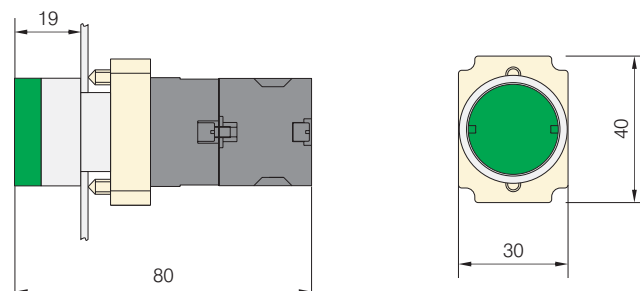

NP2-BW □□	Lámparas	Referencia	Color	1	2
	LED corriente alterna: 6V, 12V, 24V, 36V, 48V, 110V, 230V	NP2-BW3165 (LED)	○	1	1
		NP2-BW3365 (LED)	●	1	1
		NP2-BW3465 (LED)	●	1	1
		NP2-BW3565 (LED)	●	1	1
		NP2-BW3665 (LED)	●	1	1
	NEÓN corriente alterna: 110V, 230V, 400V	NP2-BW3163 (NEON)	○	2	—
		NP2-BW3363 (NEON)	●	2	—
		NP2-BW3463 (NEON)	●	2	—
		NP2-BW3563 (NEON)	●	2	—
		NP2-BW3663 (NEON)	●	2	—
		NP2-BW3164 (NEON)	○	—	2
		NP2-BW3364 (NEON)	●	—	2
		NP2-BW3464 (NEON)	●	—	2
		NP2-BW3564 (NEON)	●	—	2
		NP2-BW3664 (NEON)	●	—	2
		NP2-BW3165 (NEON)	○	1	1
		NP2-BW3365 (NEON)	●	1	1
		NP2-BW3465 (NEON)	●	1	1
		NP2-BW3565 (NEON)	●	1	1
		NP2-BW3665 (NEON)	●	1	1
	INCANDESCENTE corriente alterna: 6V, 12V, 24V, 36V, 48V	NP2-BW3163 (INCA)	○	2	—
		NP2-BW3363 (INCA)	●	2	—
		NP2-BW3463 (INCA)	●	2	—
		NP2-BW3563 (INCA)	●	2	—
		NP2-BW3663 (INCA)	●	2	—
		NP2-BW3164 (INCA)	○	—	2
		NP2-BW3364 (INCA)	●	—	2
		NP2-BW3464 (INCA)	●	—	2
		NP2-BW3564 (INCA)	●	—	2
		NP2-BW3664 (INCA)	●	—	2
		NP2-BW3165 (INCA)	○	1	1
		NP2-BW3365 (INCA)	●	1	1
		NP2-BW3465 (INCA)	●	1	1
		NP2-BW3565 (INCA)	●	1	1
		NP2-BW3665 (INCA)	●	1	1

Dimensiones (mm)

NP2-BW 3 □ 6 □