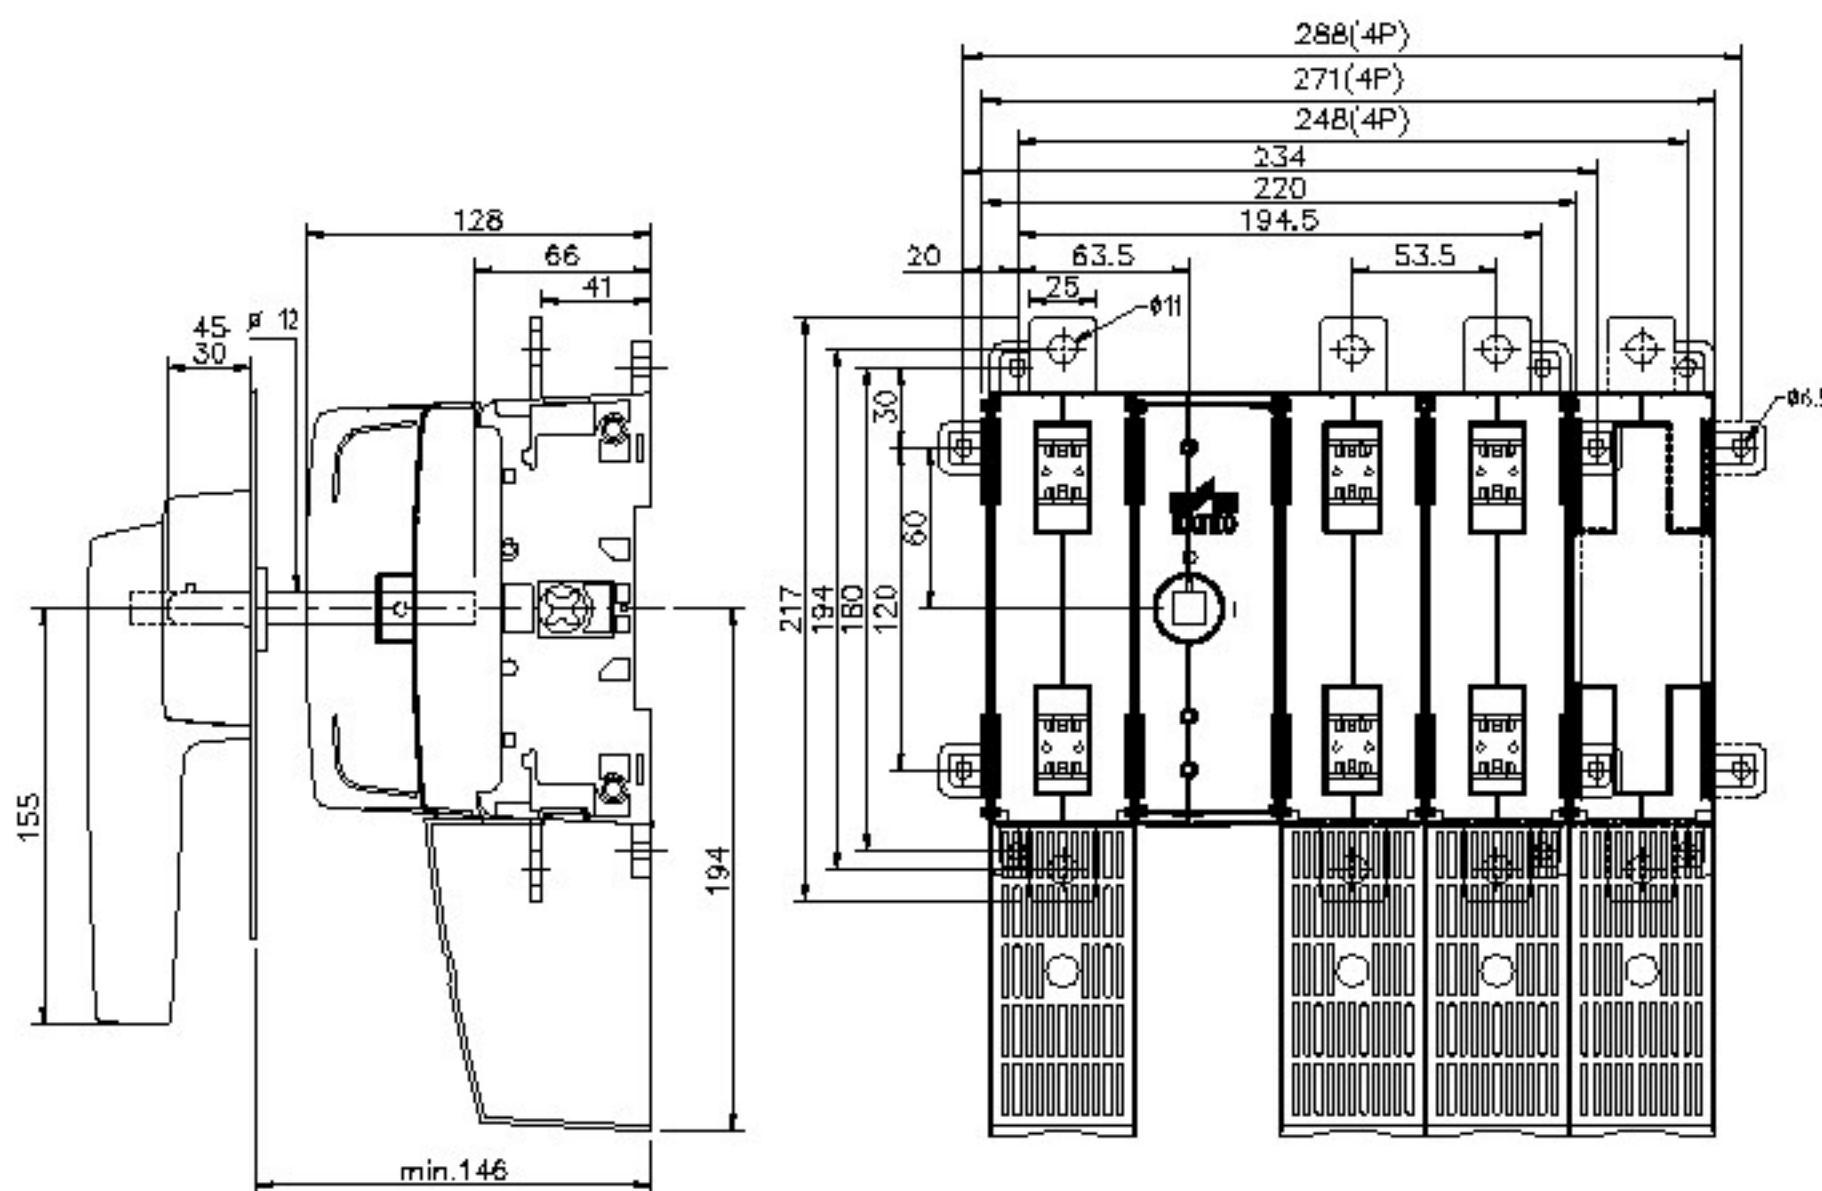

KVKE 315-400 A