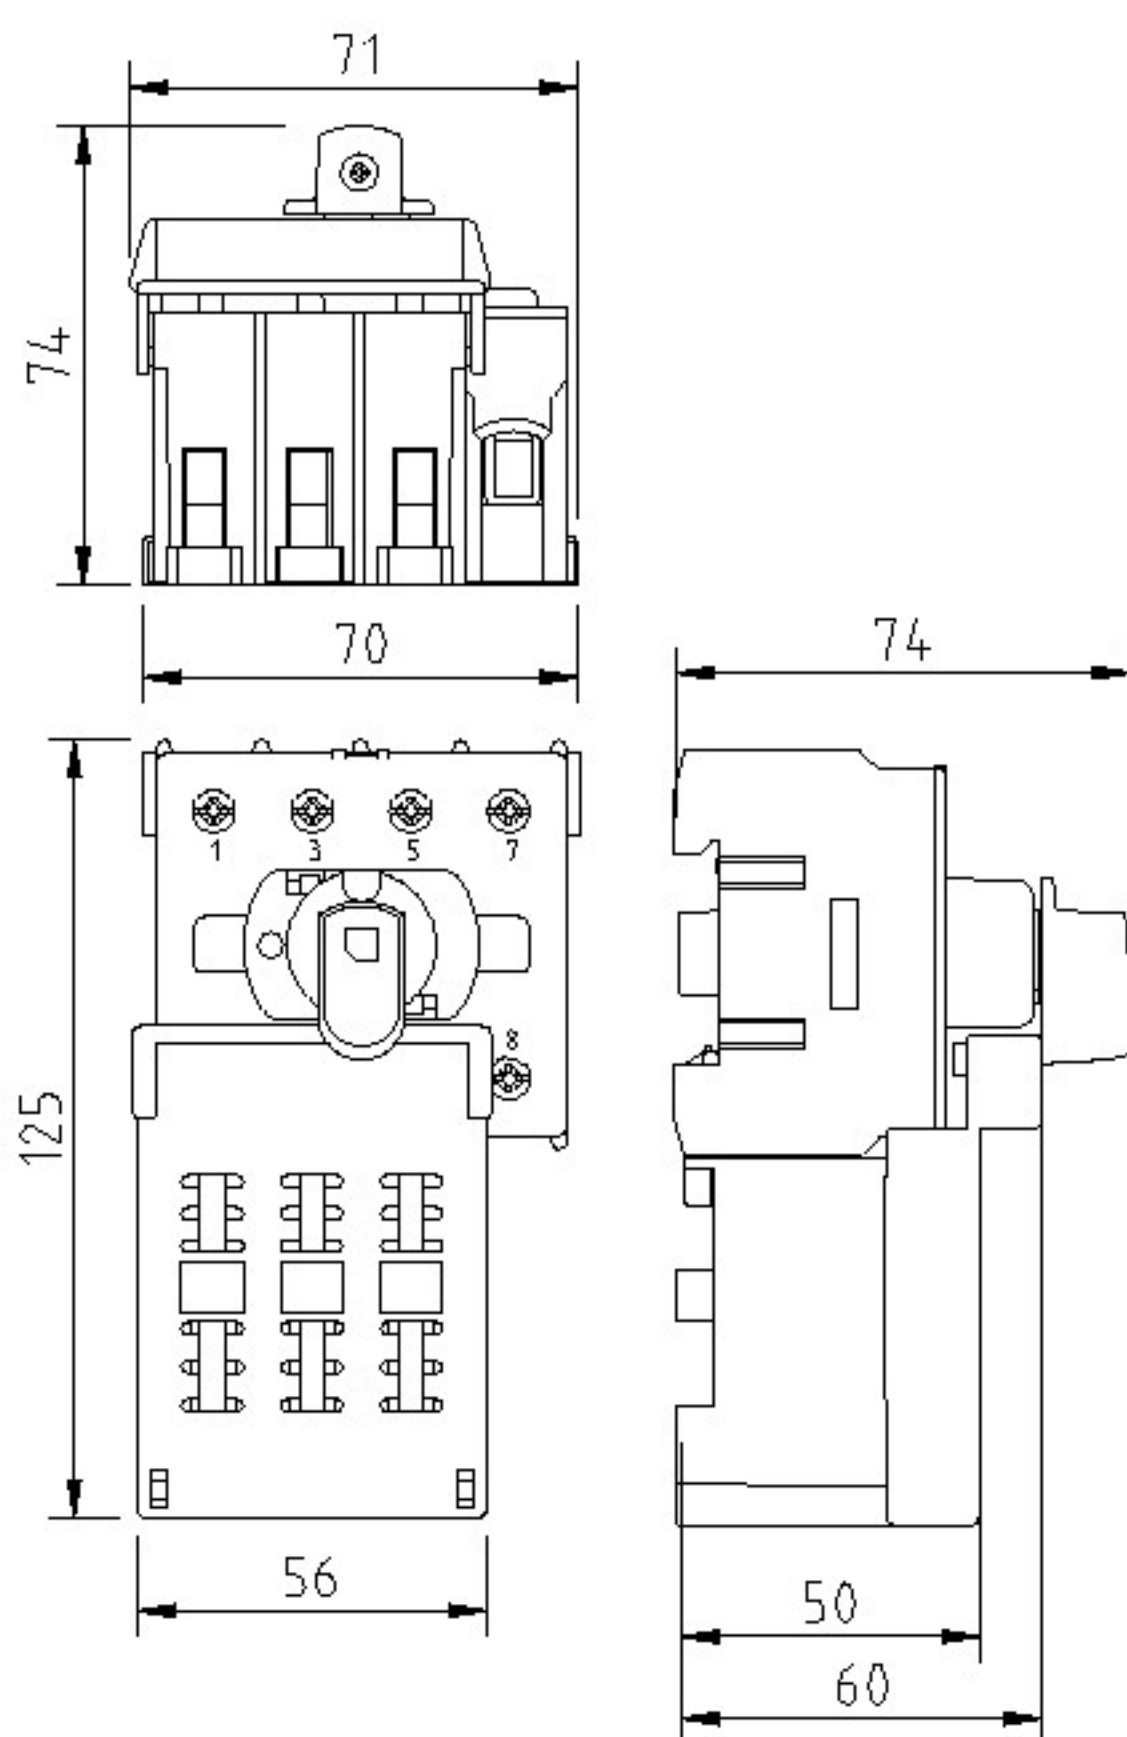

SWITCH FUSES 16-32 A KKV SERIES

- Available as 3-pole and 4-pole
- Consists of KU switch and KV 10 x 38 fuse holder
- Compatible with handles LK10 and LK11 (page 54)
- Shafts L=100/200/300 AD11 and L=100/200/300 AD11/VT (page 54)

KKV

KKVM

Type	AC-21	400 V	AC-22	400 V	AC-23	400 V	AC-23	690 V	EAN-Code	Weight kg
		415 V		415 V		415 V				
		690 V		690 V		P / kW		P / kW		
	I_n / A		I_n / A		I_n / A		I_n / A			
3-pole										
KKV 316	16 A		16 A		16 A	7,5 kW	16 A	11 kW	6419410212608	0,32
KKV 325	25 A		25 A		25 A	11 kW	25 A	22 kW	6419410212707	0,32
KKV 332	32 A		32 A		32 A	15 kW	32 A	30 kW	6419410212806	0,32
4-pole										
KKV 416	16 A		16 A		16 A	7,5 kW	16 A	11 kW	6419410212653	0,36
KKV 425	25 A		25 A		25 A	11 kW	25 A	22 kW	6419410212752	0,36
KKV 432	32 A		32 A		32 A	15 kW	32 A	30 kW	6419410212851	0,36