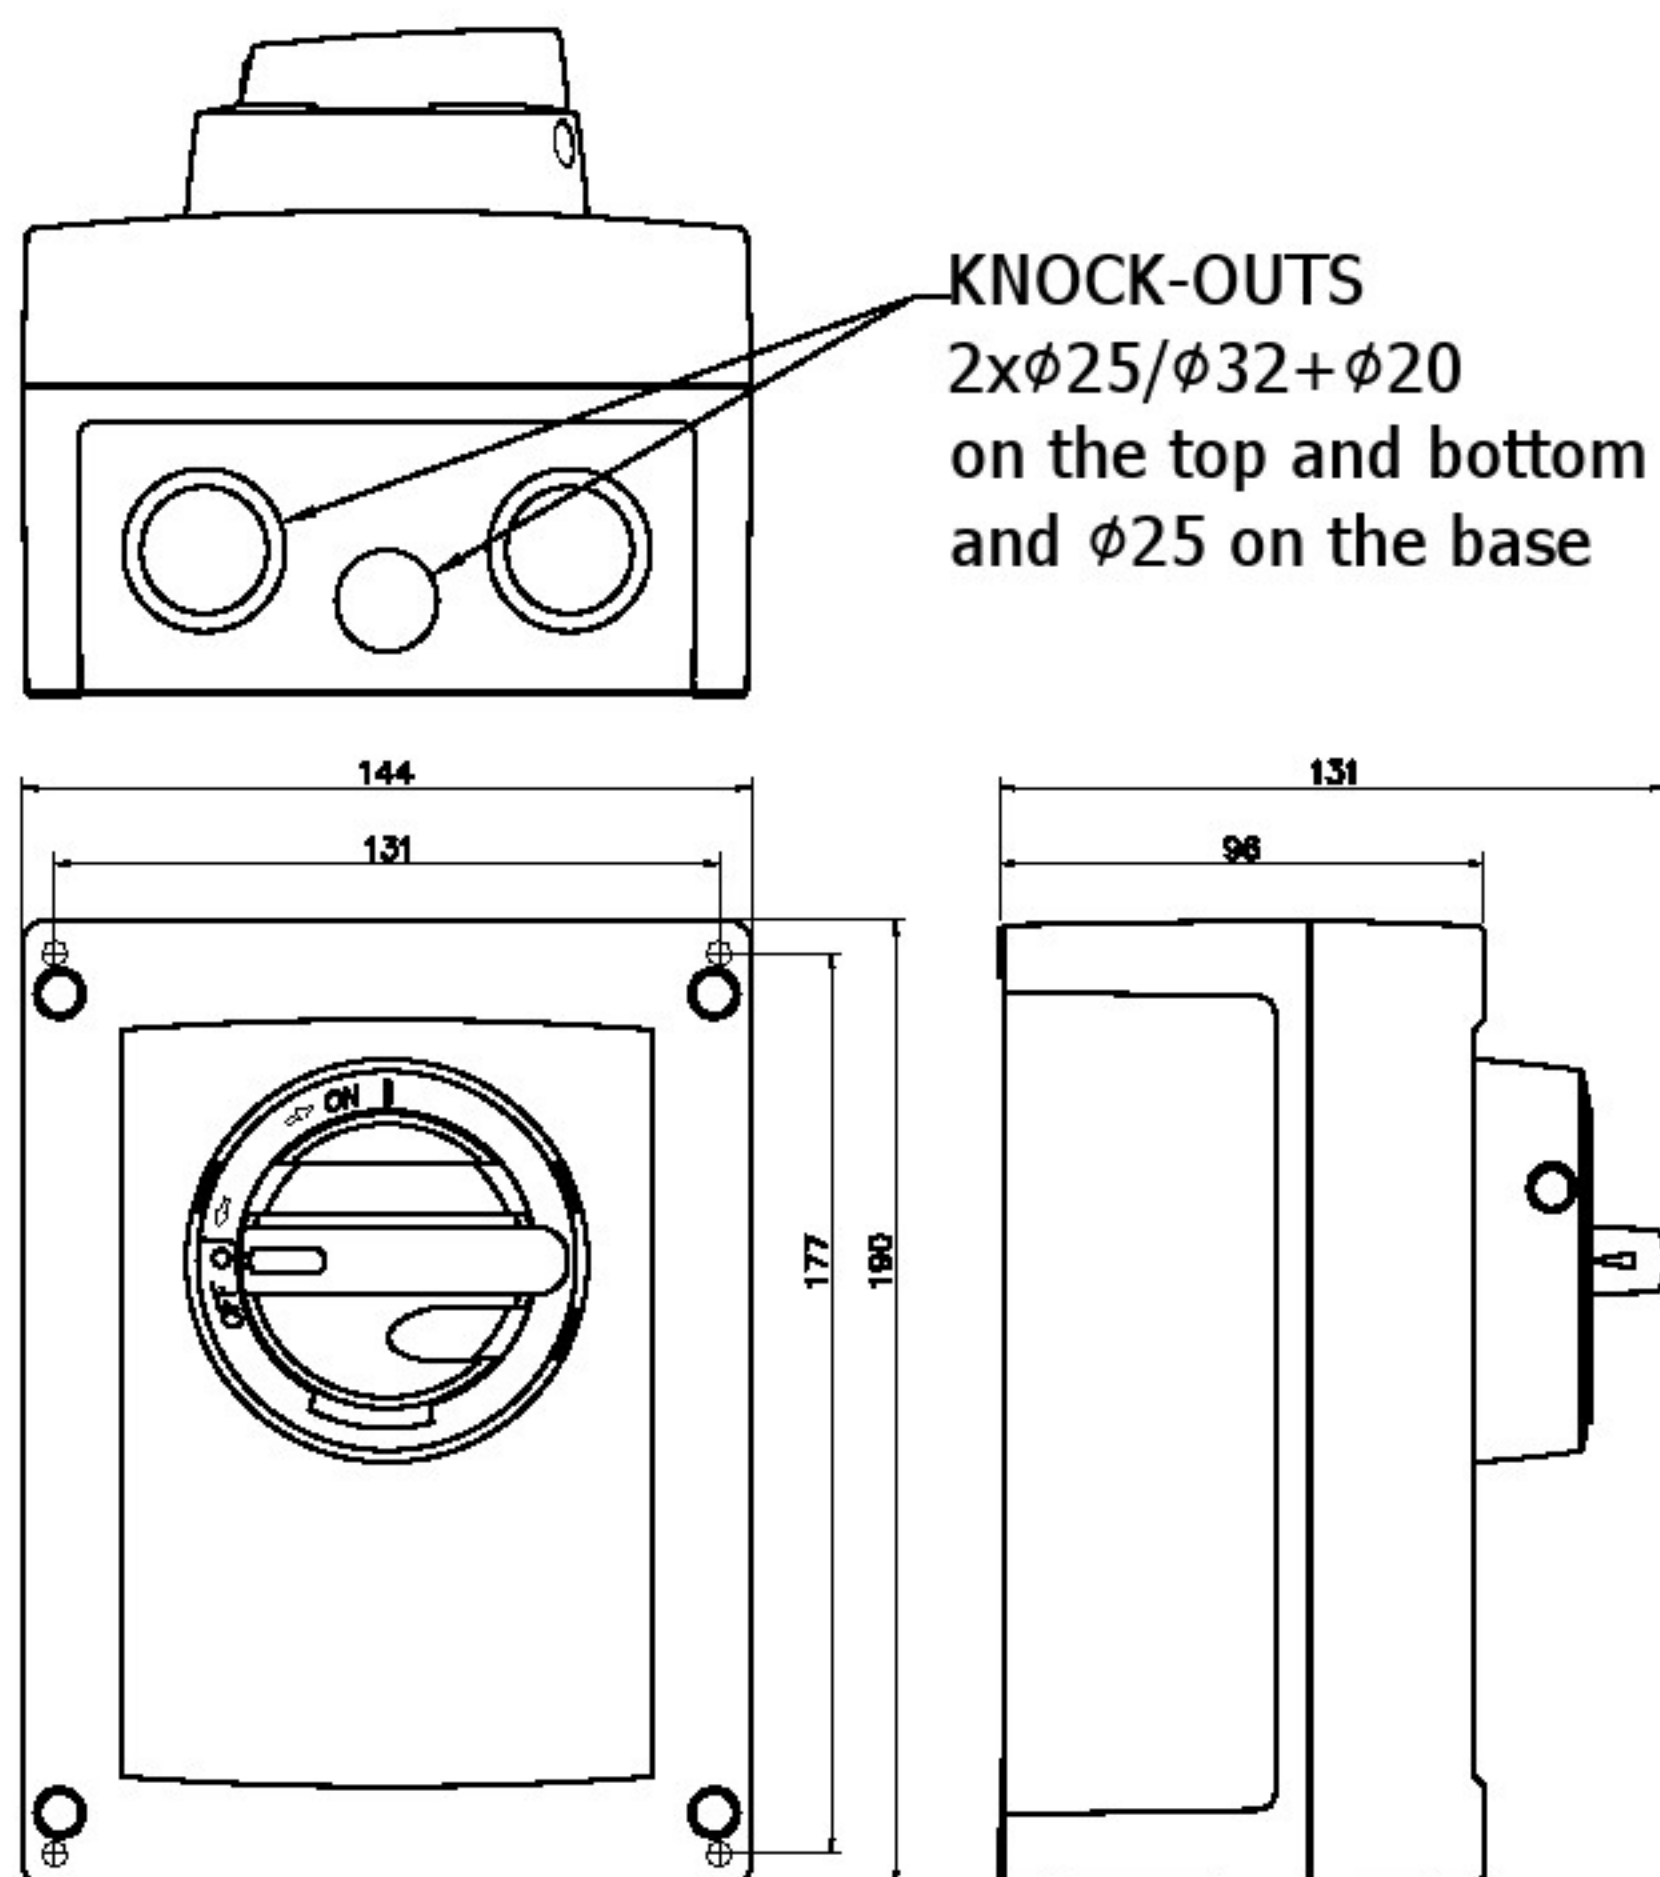

SWITCH FUSES 16-32 A KKV SERIES

- Available as 3-pole and 4-pole
- Consists of KU switch and KV 10 x 38 fuse holder
- Compatible with handles LK10 and LK11 (page 54)
- Shafts L=100/200/300 AD11 and L=100/200/300 AD11/VT (page 54)

KKV

KKVM

Type	AC-21	400 V	AC-22	400 V	AC-23	400 V	AC-23	690 V	EAN-Code	Weight kg
		415 V		415 V		415 V				
		690 V		690 V		P / kW		P / kW		
	I_n / A		I_n / A		I_n / A		I_n / A			
3-pole										
KKV 316	16 A		16 A		16 A	7,5 kW	16 A	11 kW	6419410212608	0,32
KKV 325	25 A		25 A		25 A	11 kW	25 A	22 kW	6419410212707	0,32
KKV 332	32 A		32 A		32 A	15 kW	32 A	30 kW	6419410212806	0,32
4-pole										
KKV 416	16 A		16 A		16 A	7,5 kW	16 A	11 kW	6419410212653	0,36
KKV 425	25 A		25 A		25 A	11 kW	25 A	22 kW	6419410212752	0,36
KKV 432	32 A		32 A		32 A	15 kW	32 A	30 kW	6419410212851	0,36