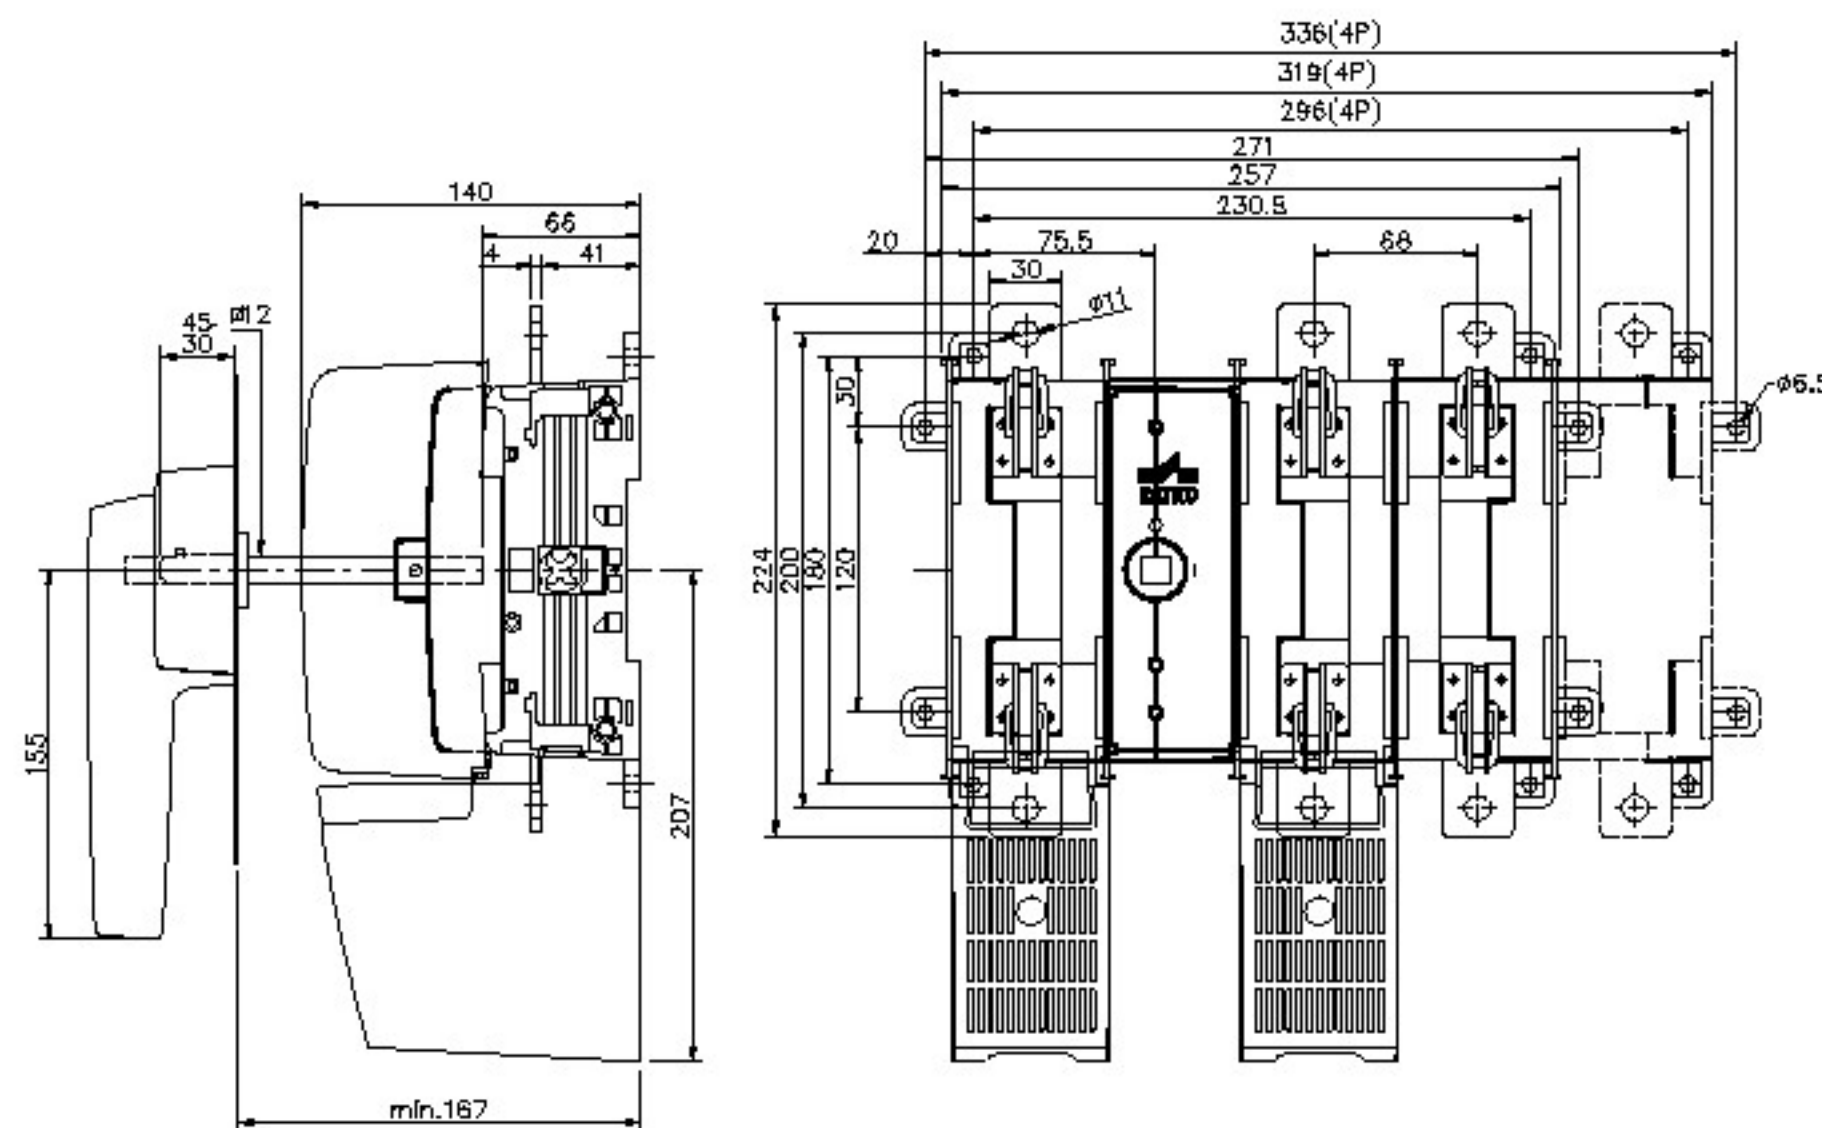

SWITCH FUSES 200-630 A KVKE

KVKE 630 A