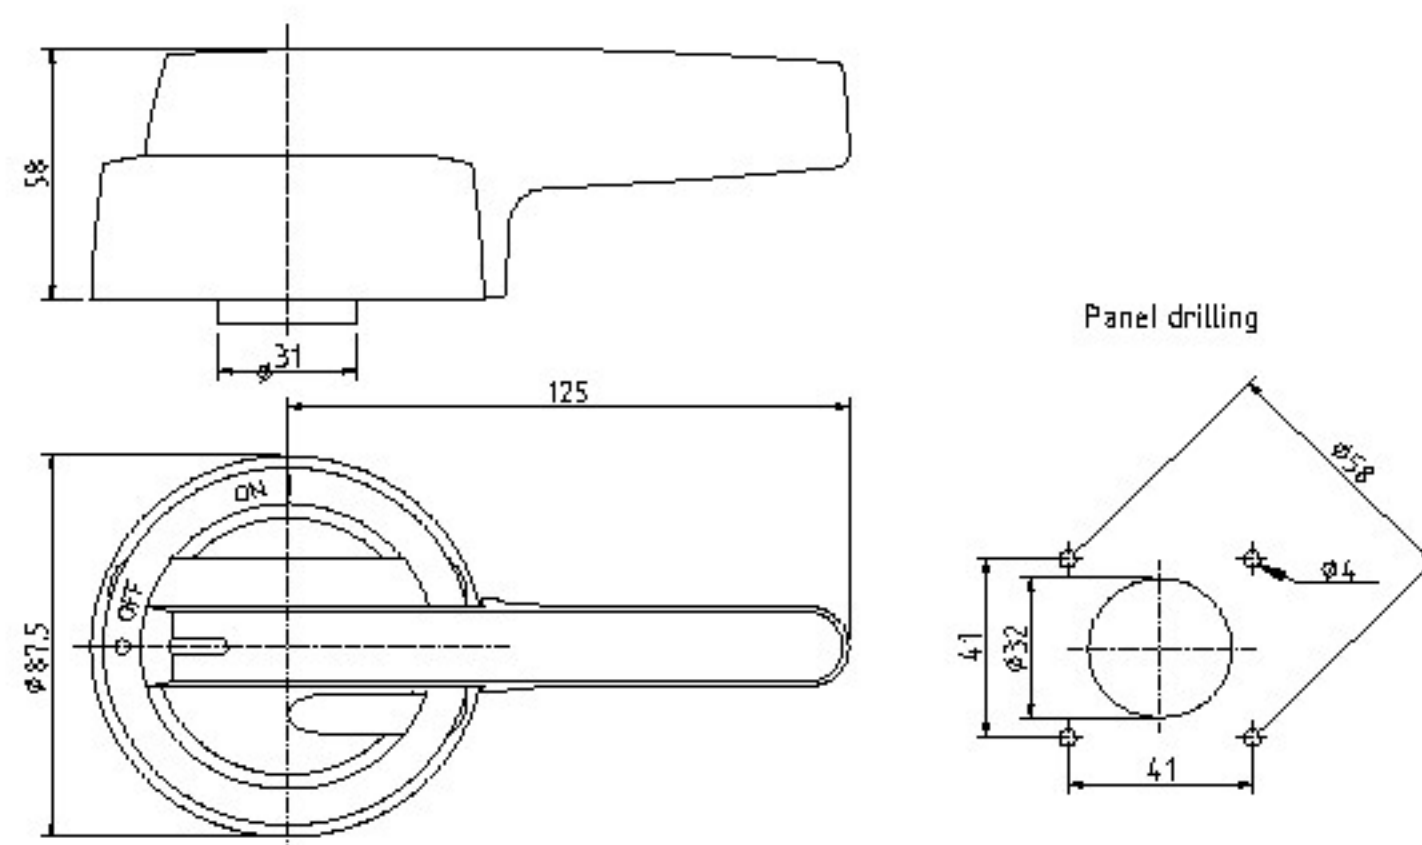

ACCESSORIES HANDLES

- -Padlocking in OFF-position prevents access to the actuator
- -Door interlock with defeat mechanism
- -Available in black or yellow/red (Y/R)
- -LK10: IP66
- -LK11: IP66/IP67
- -LK12-LK14: IP65

LK 14