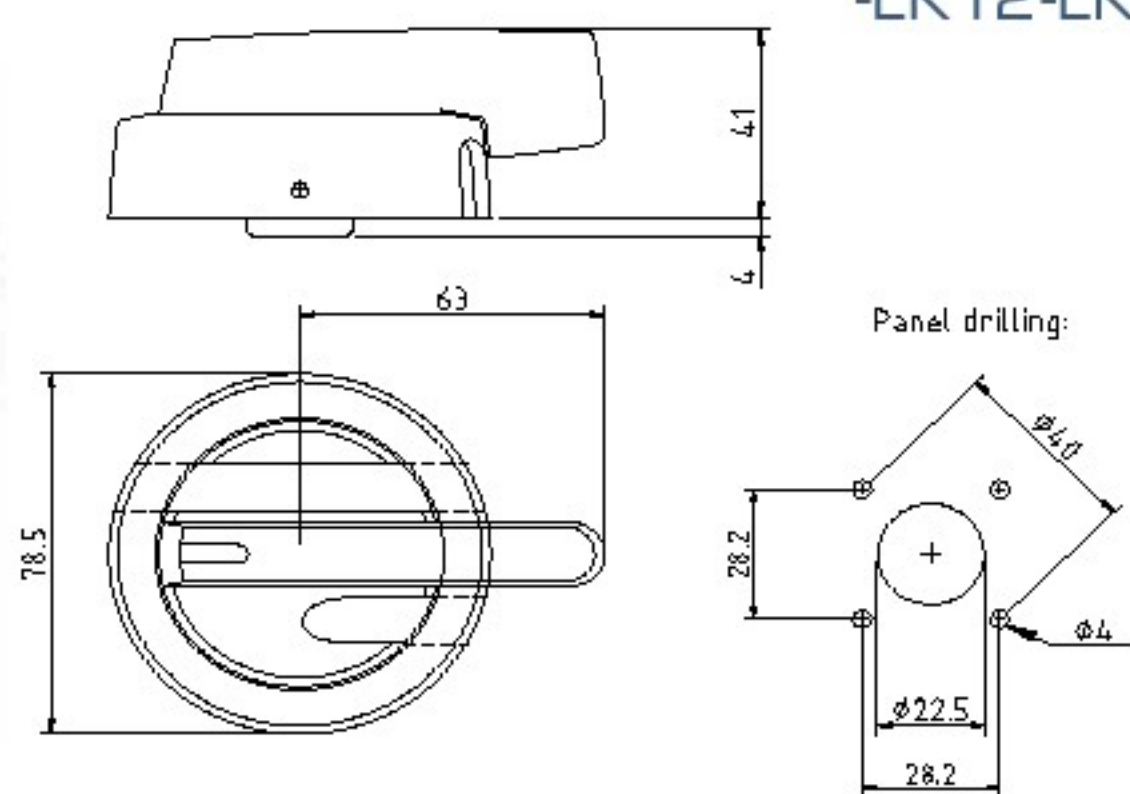

ACCESSORIES HANDLES

- -Padlocking in OFF-position prevents access to the actuator
- -Door interlock with defeat mechanism
- -Available in black or yellow/red (Y/R)
- -LK10: IP66
- -LK11: IP66/IP67
- -LK12-LK14: IP65

LK12