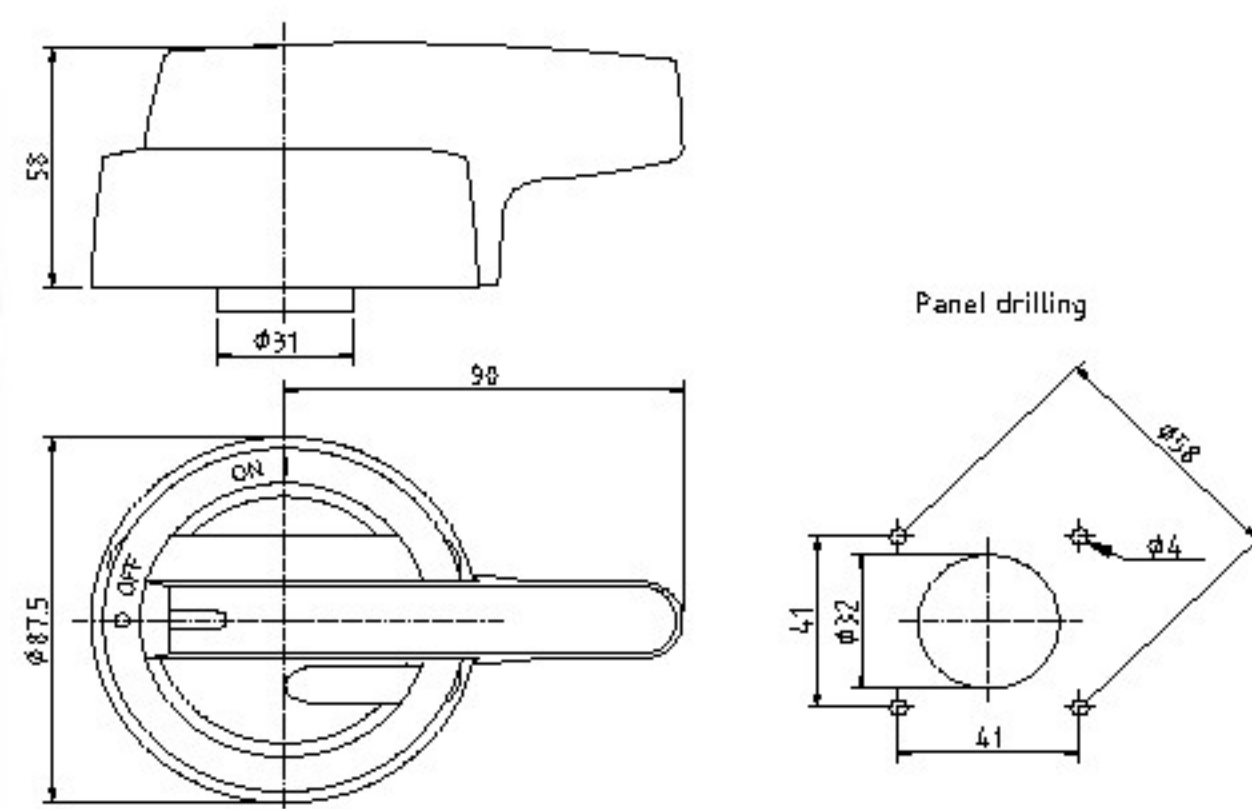

ACCESSORIES HANDLES

- -Padlocking in OFF-position prevents access to the actuator
- -Door interlock with defeat mechanism
- -Available in black or yellow/red (Y/R)
- -LK10: IP66
- -LK11: IP66/IP67
- -LK12-LK14: IP65

LK13 Y/R