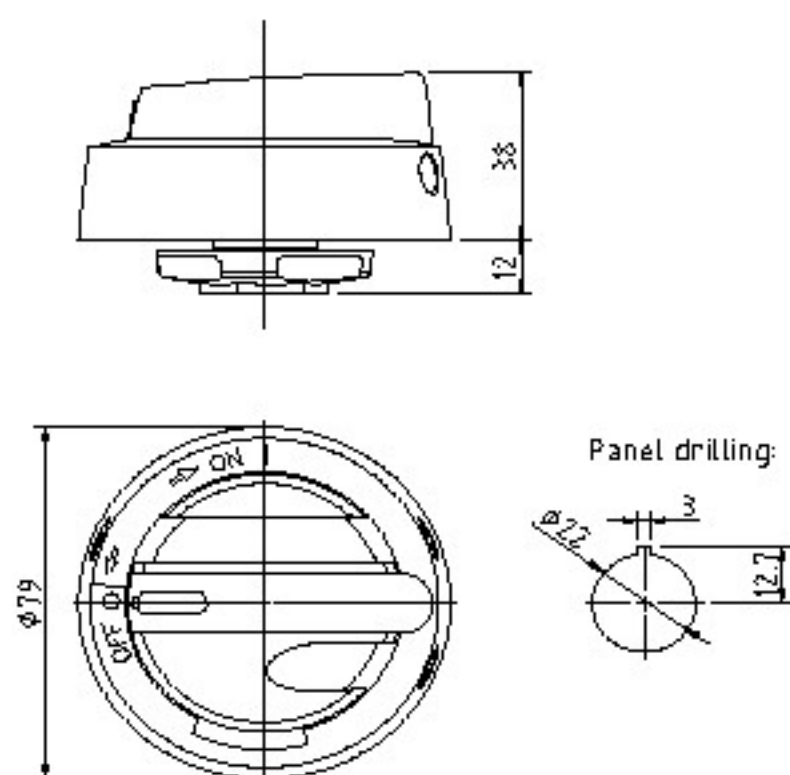

## ACCESSORIES HANDLES

LK10 Y/R

- Padlocking in OFF-position prevents access to the actuator
- Door interlock with defeat mechanism
- Available in black or yellow/red (Y/R)
- LK10: IP66
- LK11: IP66/IP67
- LK12-LK14: IP65